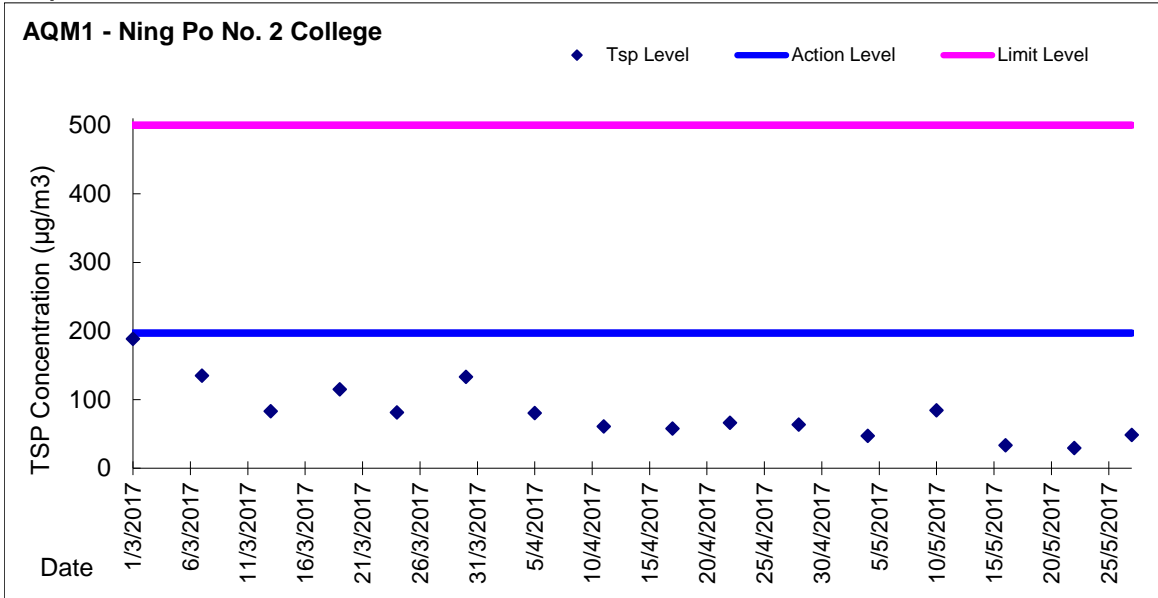

Graphic Presentation of 24 hour TSP Result