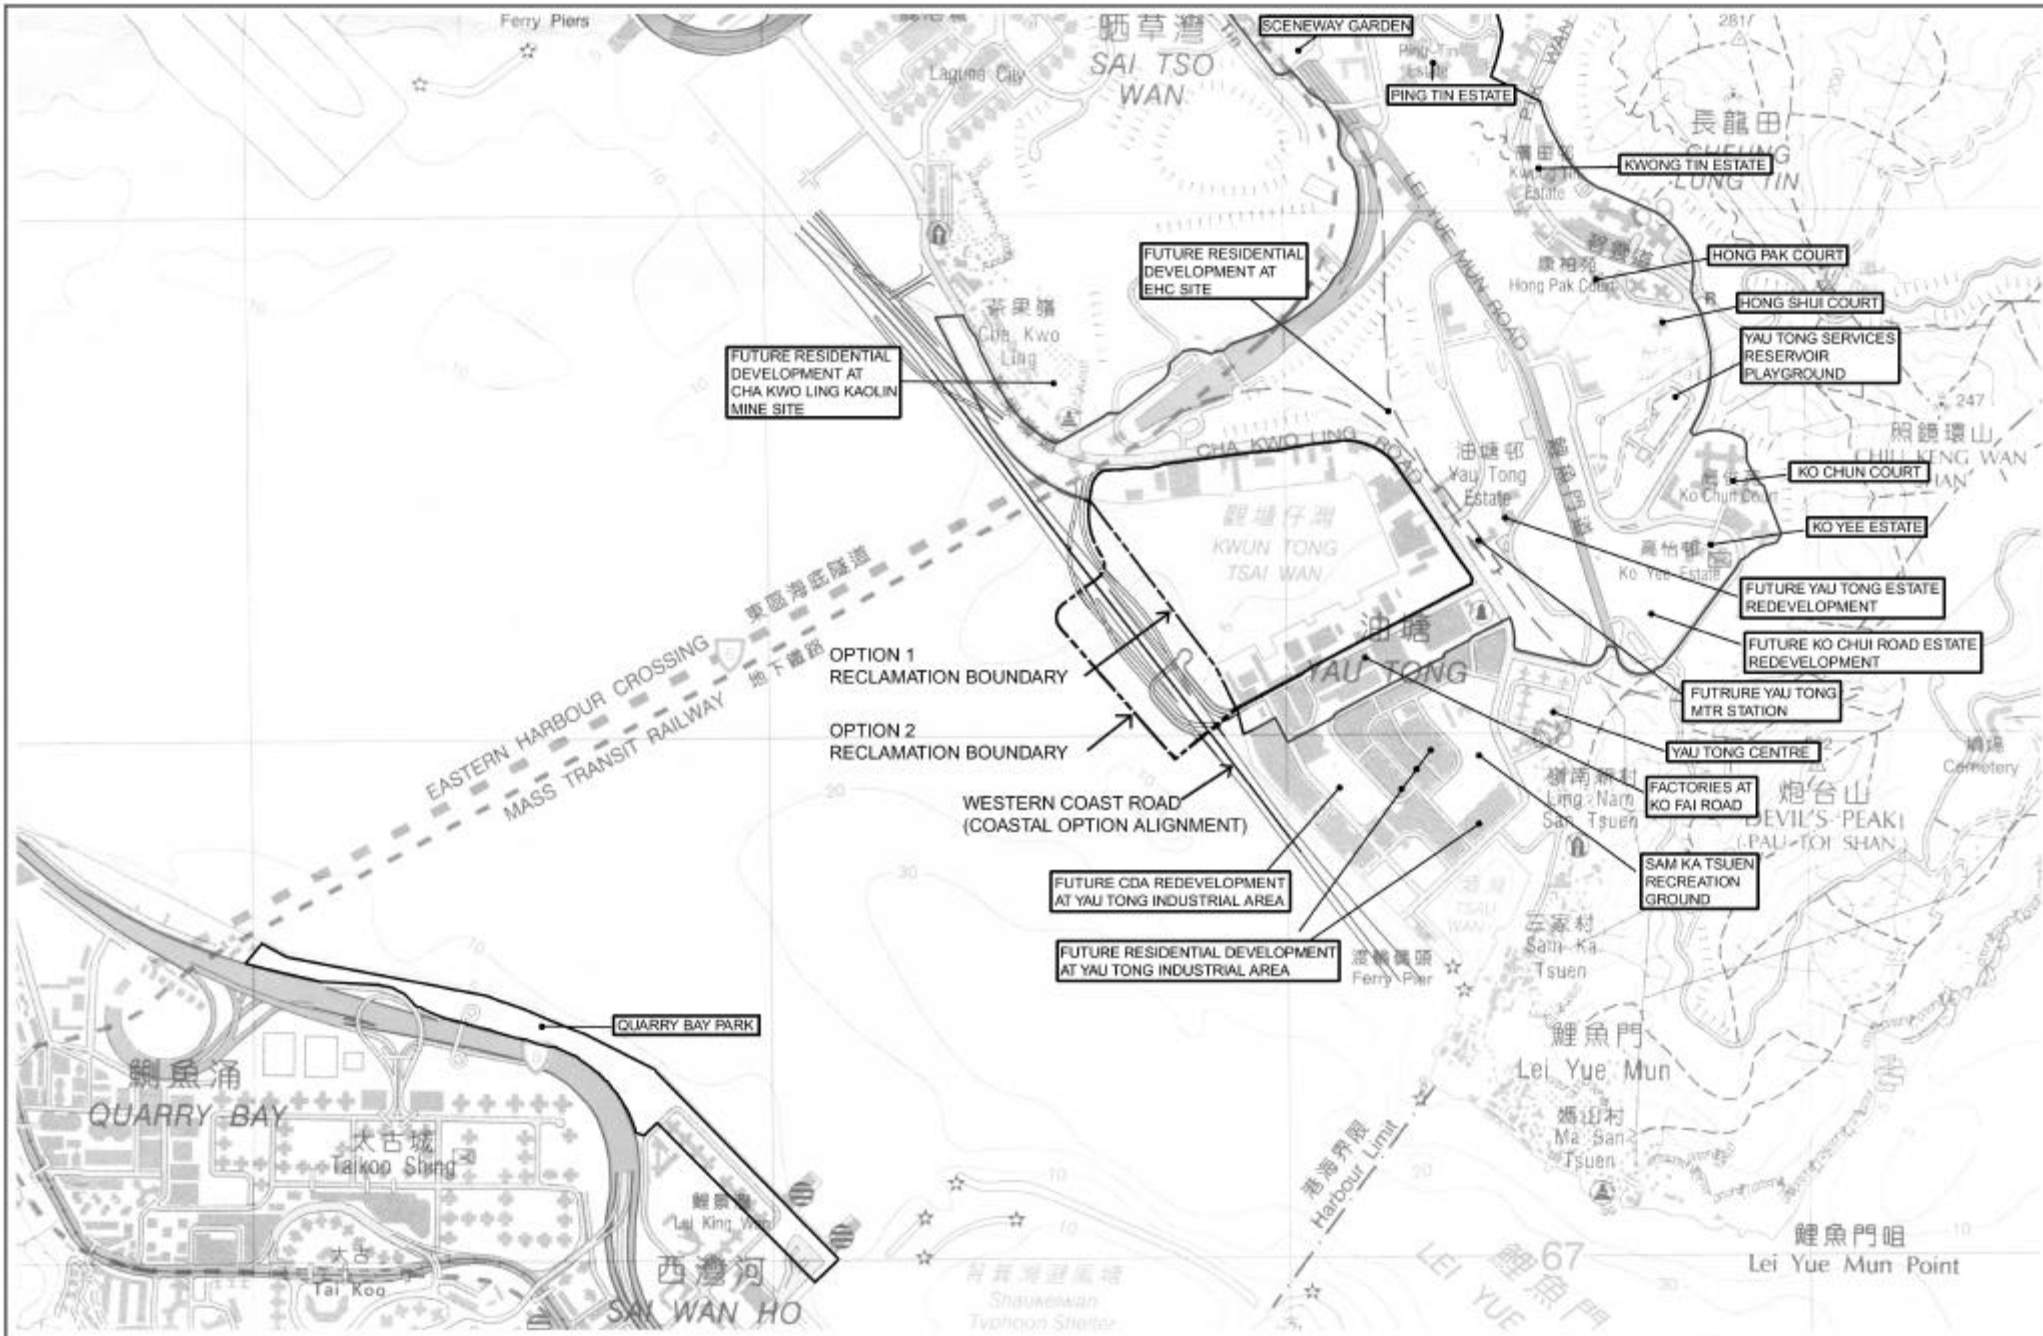

MAIN WEALTH DEVELOPMENT LIMITED	
Scale 1 : 20,000	Cod Ref.
Date SEP 01	Figure No. 8.5B

1. VIEW ALONG KO FAI ROAD

2. VIEW ALONG KO FAI ROAD

3. VIEW ALONG KO FAI ROAD

4. VIEW ALONG KO FAI ROAD

5. VIEW FROM CHA KWO LING ROAD