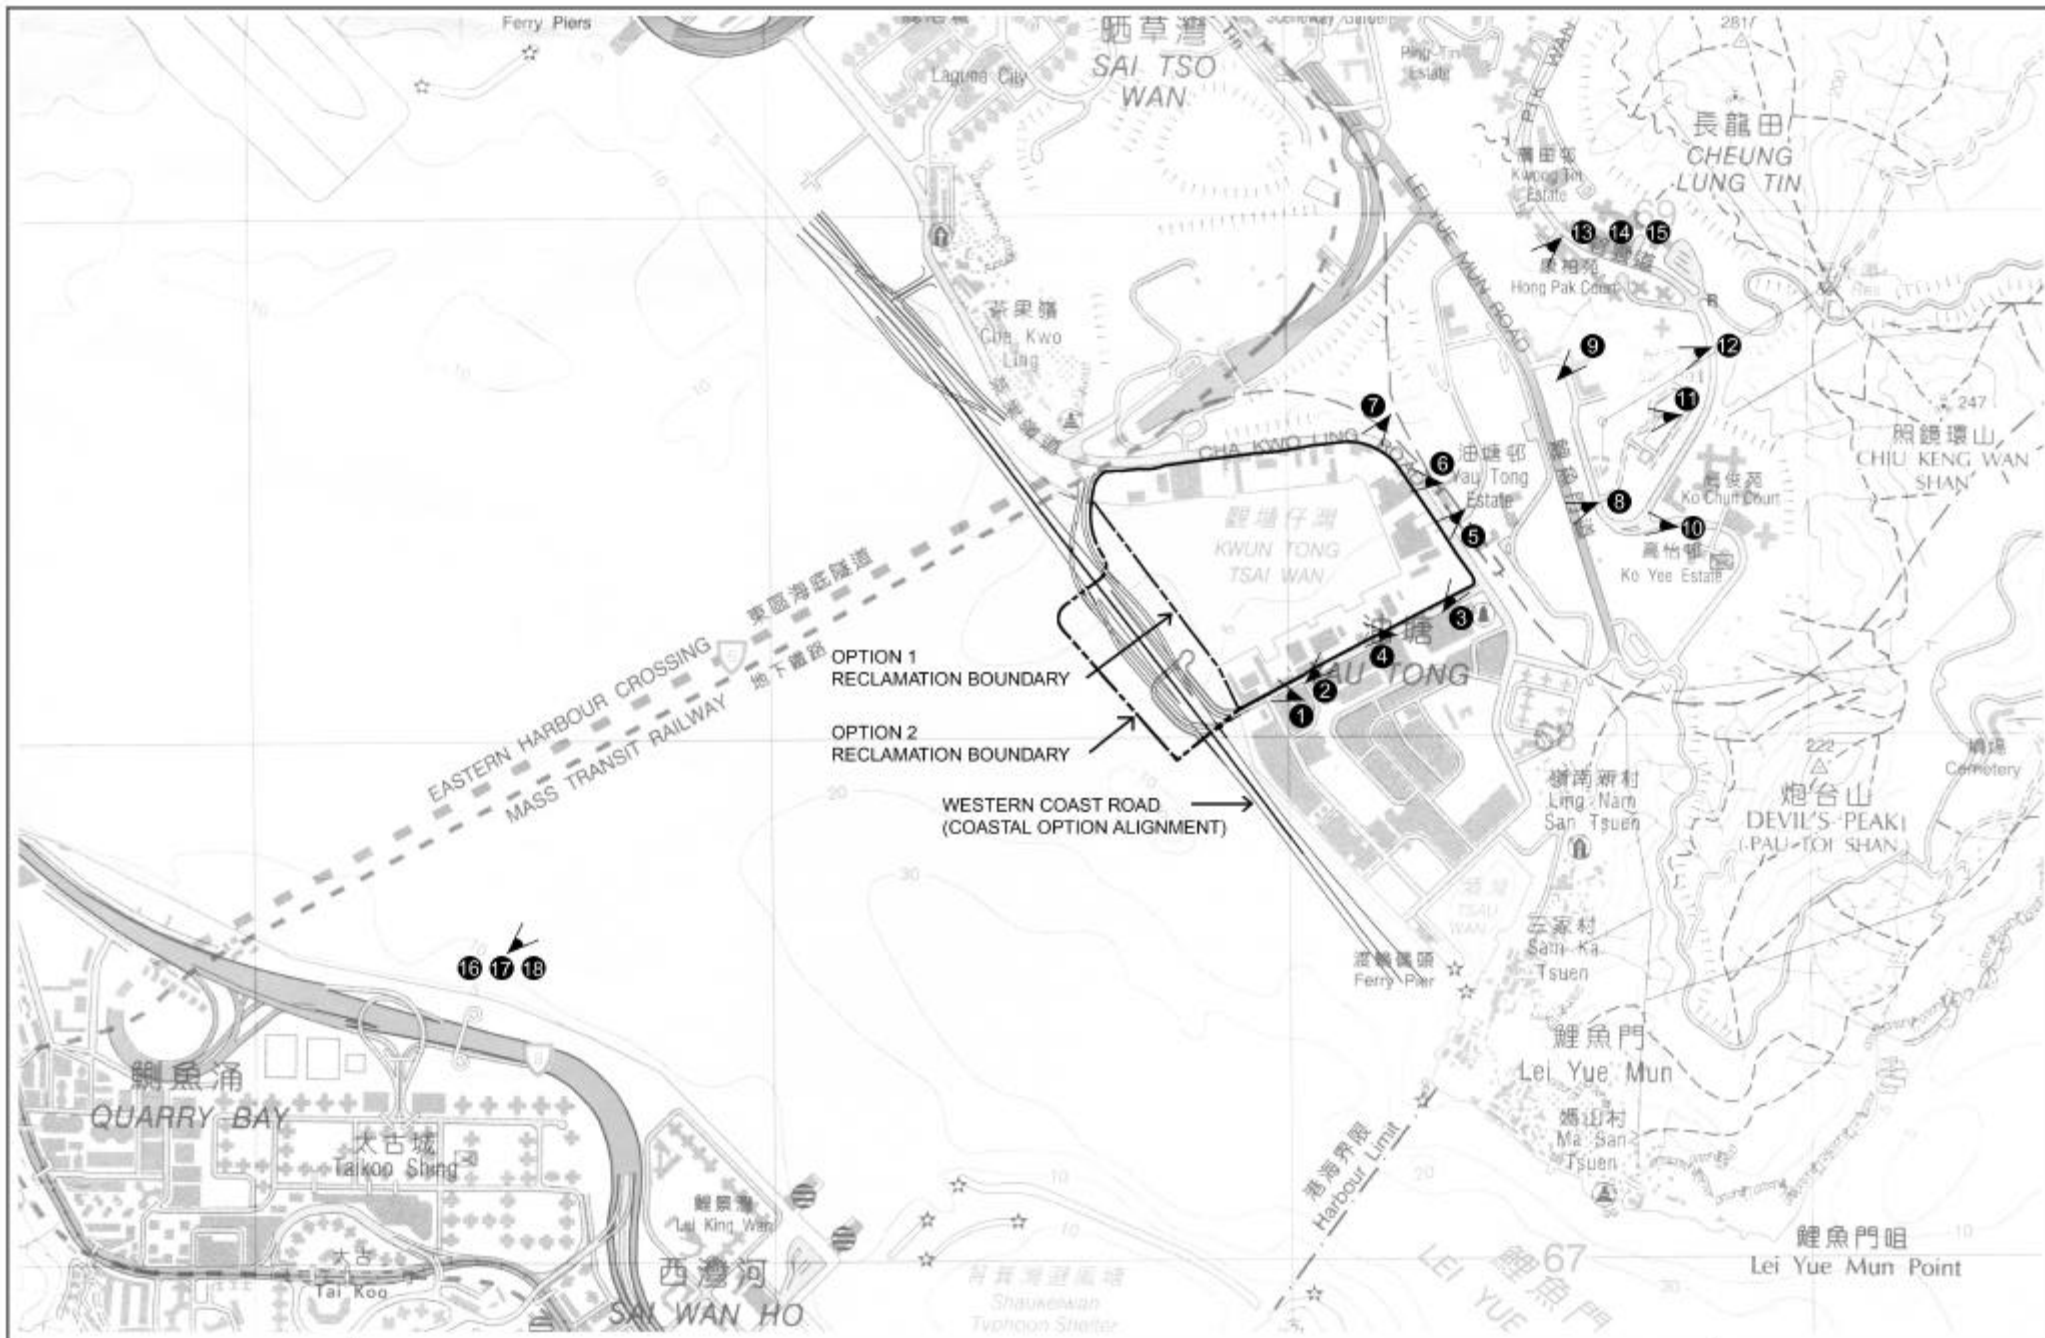

MAIN WEALTH DEVELOPMENT LIMITED	
Scale 1 : 20,000	Cod Ref.
Date SEP 01	Figure No. 8.5B

1. VIEW ALONG KO FAI ROAD

2. VIEW ALONG KO FAI ROAD

3. VIEW ALONG KO FAI ROAD

4. VIEW ALONG KO FAI ROAD

5. VIEW FROM CHA KWO LING ROAD

6. VIEW FROM CHA KWO LING ROAD

7. VIEW FROM YAU TONG RE ESTATE DEVELOPMENT SITE

8. VIEW FROM KO CHIU ROAD

9. VIEW FROM KO CHIU ROAD

10. VIEW FROM KO CHIU ROAD / KO CHUN COURT

11. VIEW FROM YAU TONG SERVICE RESERVOIR PLAYGROUND

12. VIEW FROM PIK WAN ROAD NEAR HONG PAK COURT

13. VIEW FROM HONG PAK COURT

14. VIEW FROM HONG PAK COURT SHOWING RECLAMATION (OPTION 1)

15. VIEW FROM HONG PAK COURT SHOWING RECLAMATION (OPTION 2)

16. VIEW FROM HONG KONG ISLAND

17 VIEW FROM HONG KONG ISLAND (RECLAMATION OPTION 1)

18 VIEW FROM HONG KONG ISLAND (RECLAMATION OPTION 2)