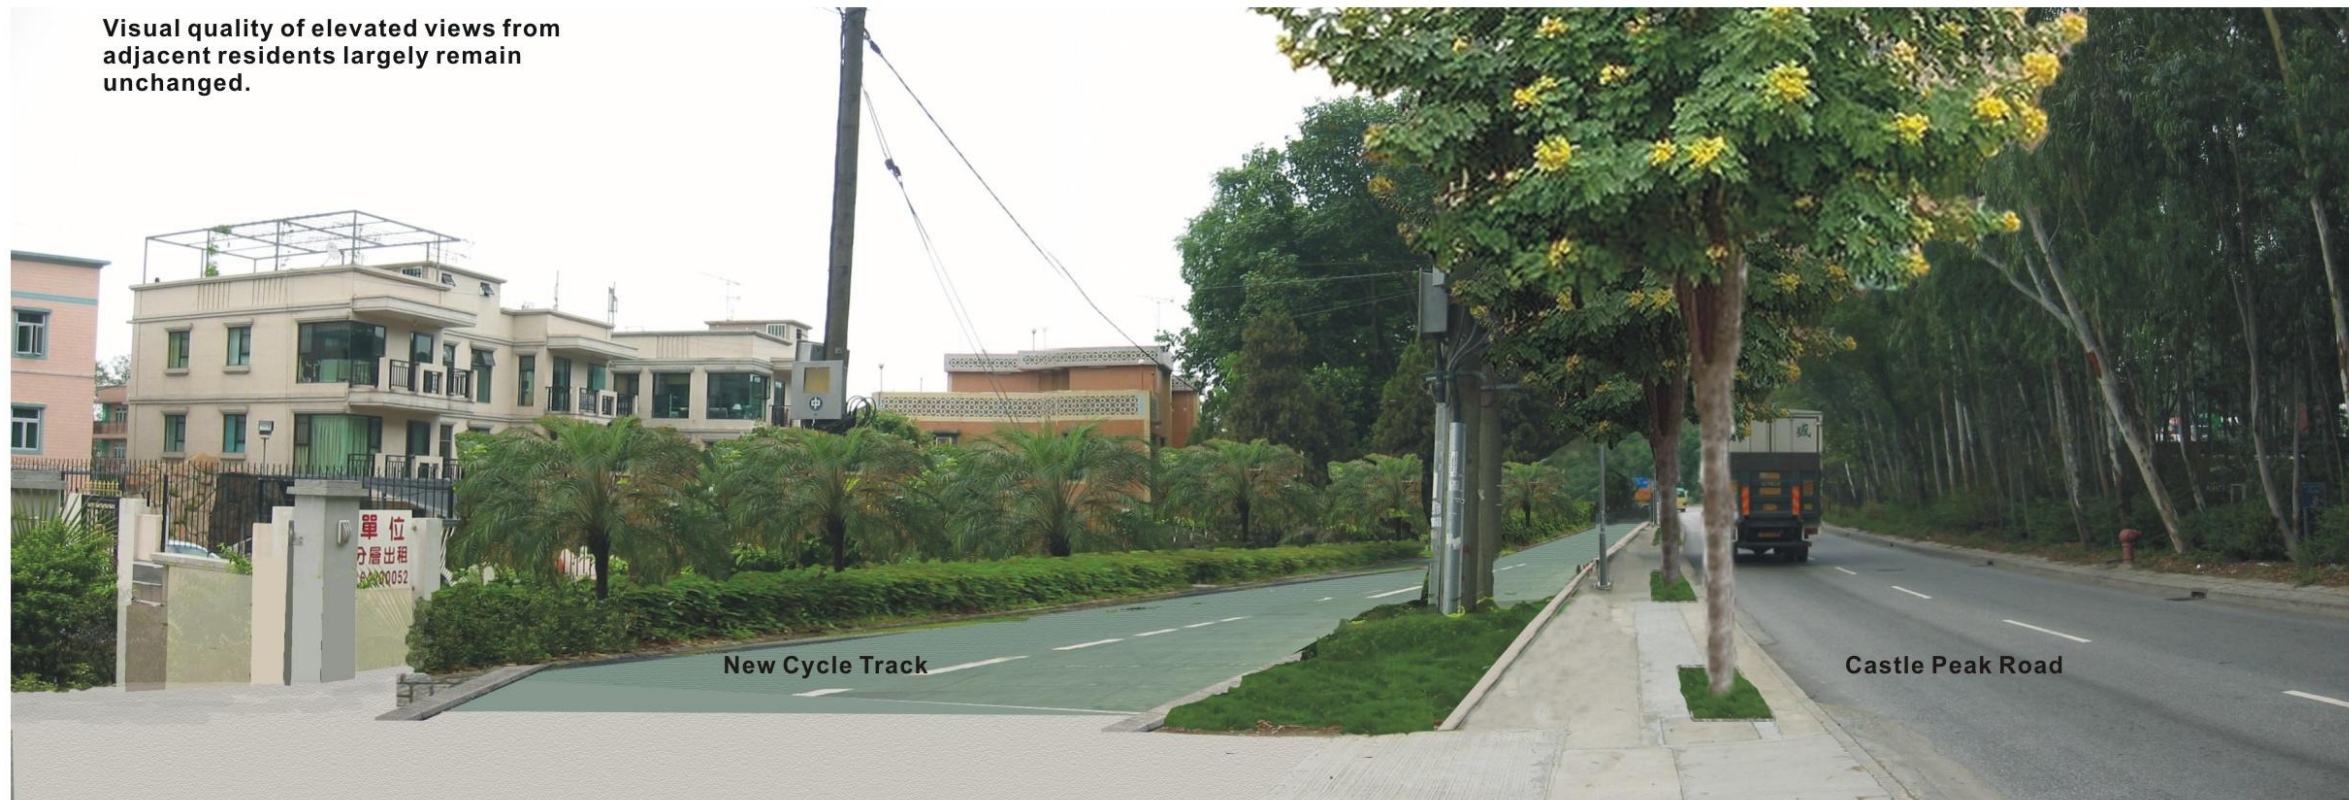

**Day 1 of Operational Phase with landscape mitigation measures**

View northeast at footpath of Castle Peak Road adjacent to the entrance of Nga Yuet Villa. This view represents the visual quality of residents living in villages adjacent to Castle Peak Road.

Visual quality of elevated views from adjacent residents largely remain unchanged.

**Year 10 of Operational Phase with landscape mitigation measures fully established**

View northeast at footpath of Castle Peak Road adjacent to the entrance of Nga Yuet Villa. This view represents the visual quality of residents living in villages adjacent to Castle Peak Road.