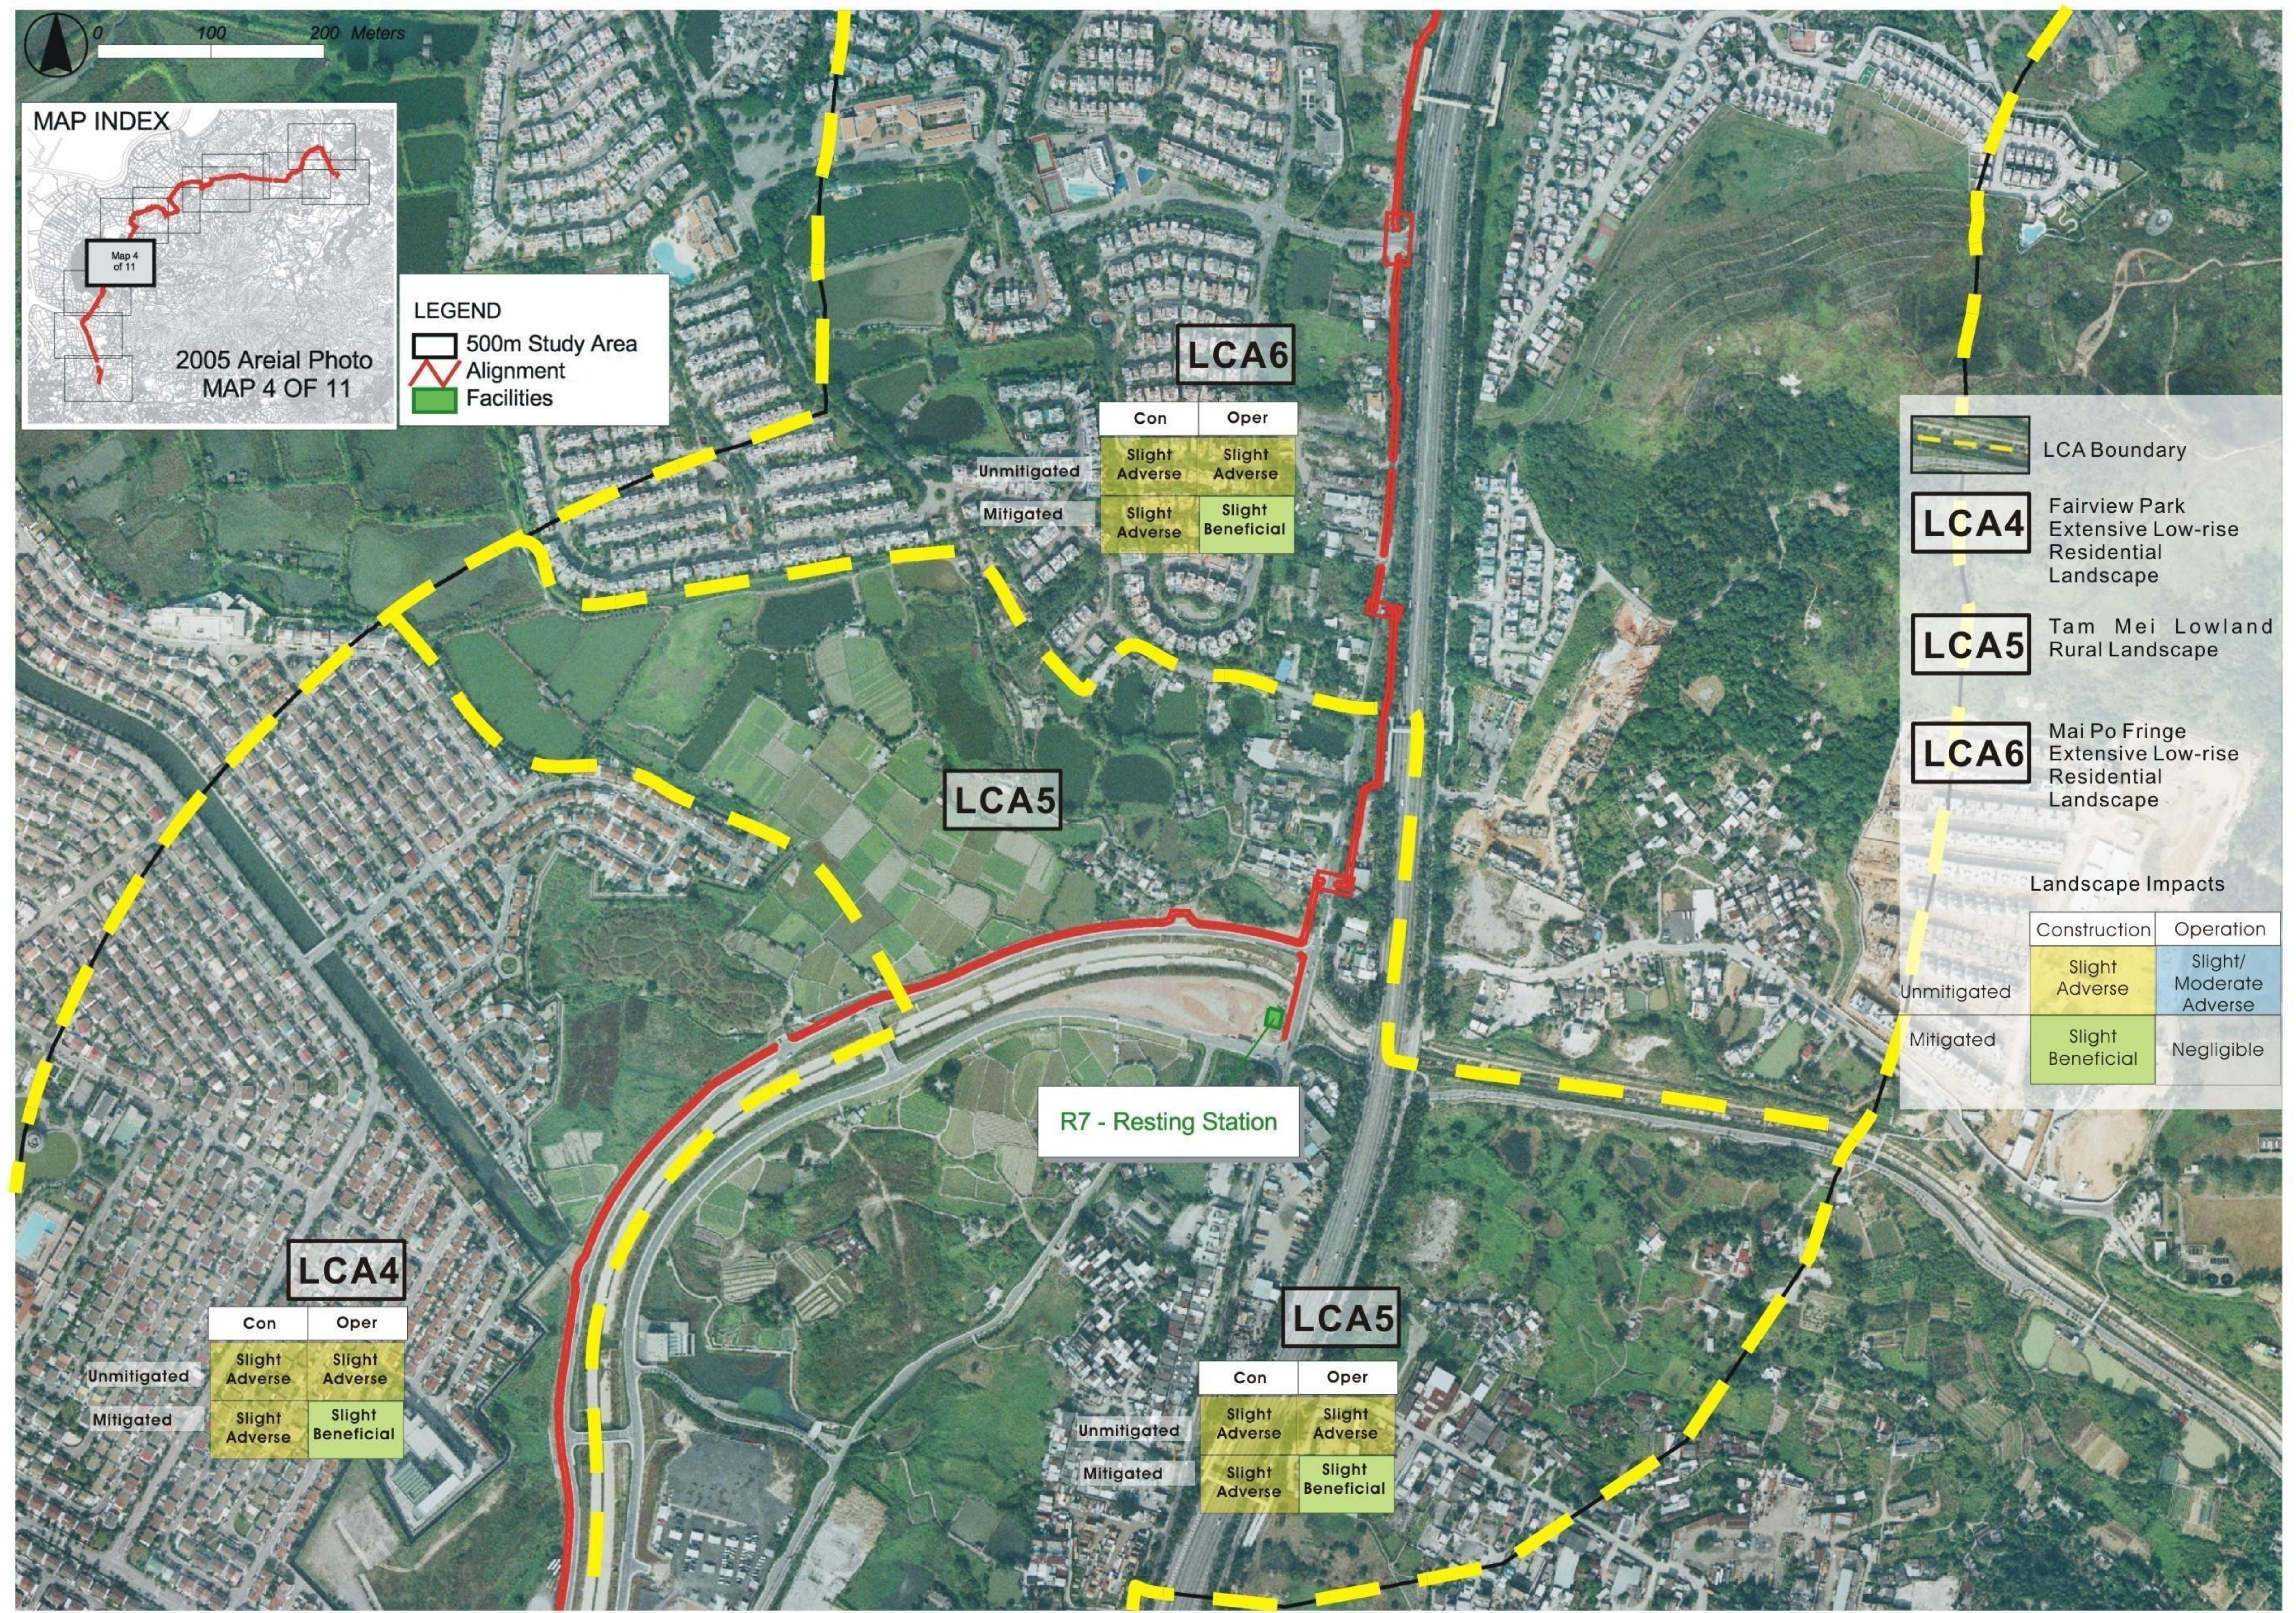

LEGEND
 500m Study Area
 Alignment
 Facilities

LCA6

	Con	Oper
Unmitigated	Slight Adverse	Slight Adverse
Mitigated	Slight Adverse	Slight Beneficial

LCA5

LCA4 Fairview Park Extensive Low-rise Residential Landscape

LCA5 Tam Mei Lowland Rural Landscape

LCA6 Mai Po Fringe Extensive Low-rise Residential Landscape

Landscape Impacts

	Construction	Operation
Unmitigated	Slight Adverse	Slight/Moderate Adverse
Mitigated	Slight Beneficial	Negligible

LCA4

	Con	Oper
Unmitigated	Slight Adverse	Slight Adverse
Mitigated	Slight Adverse	Slight Beneficial

R7 - Resting Station

LCA5

	Con	Oper
Unmitigated	Slight Adverse	Slight Adverse
Mitigated	Slight Adverse	Slight Beneficial