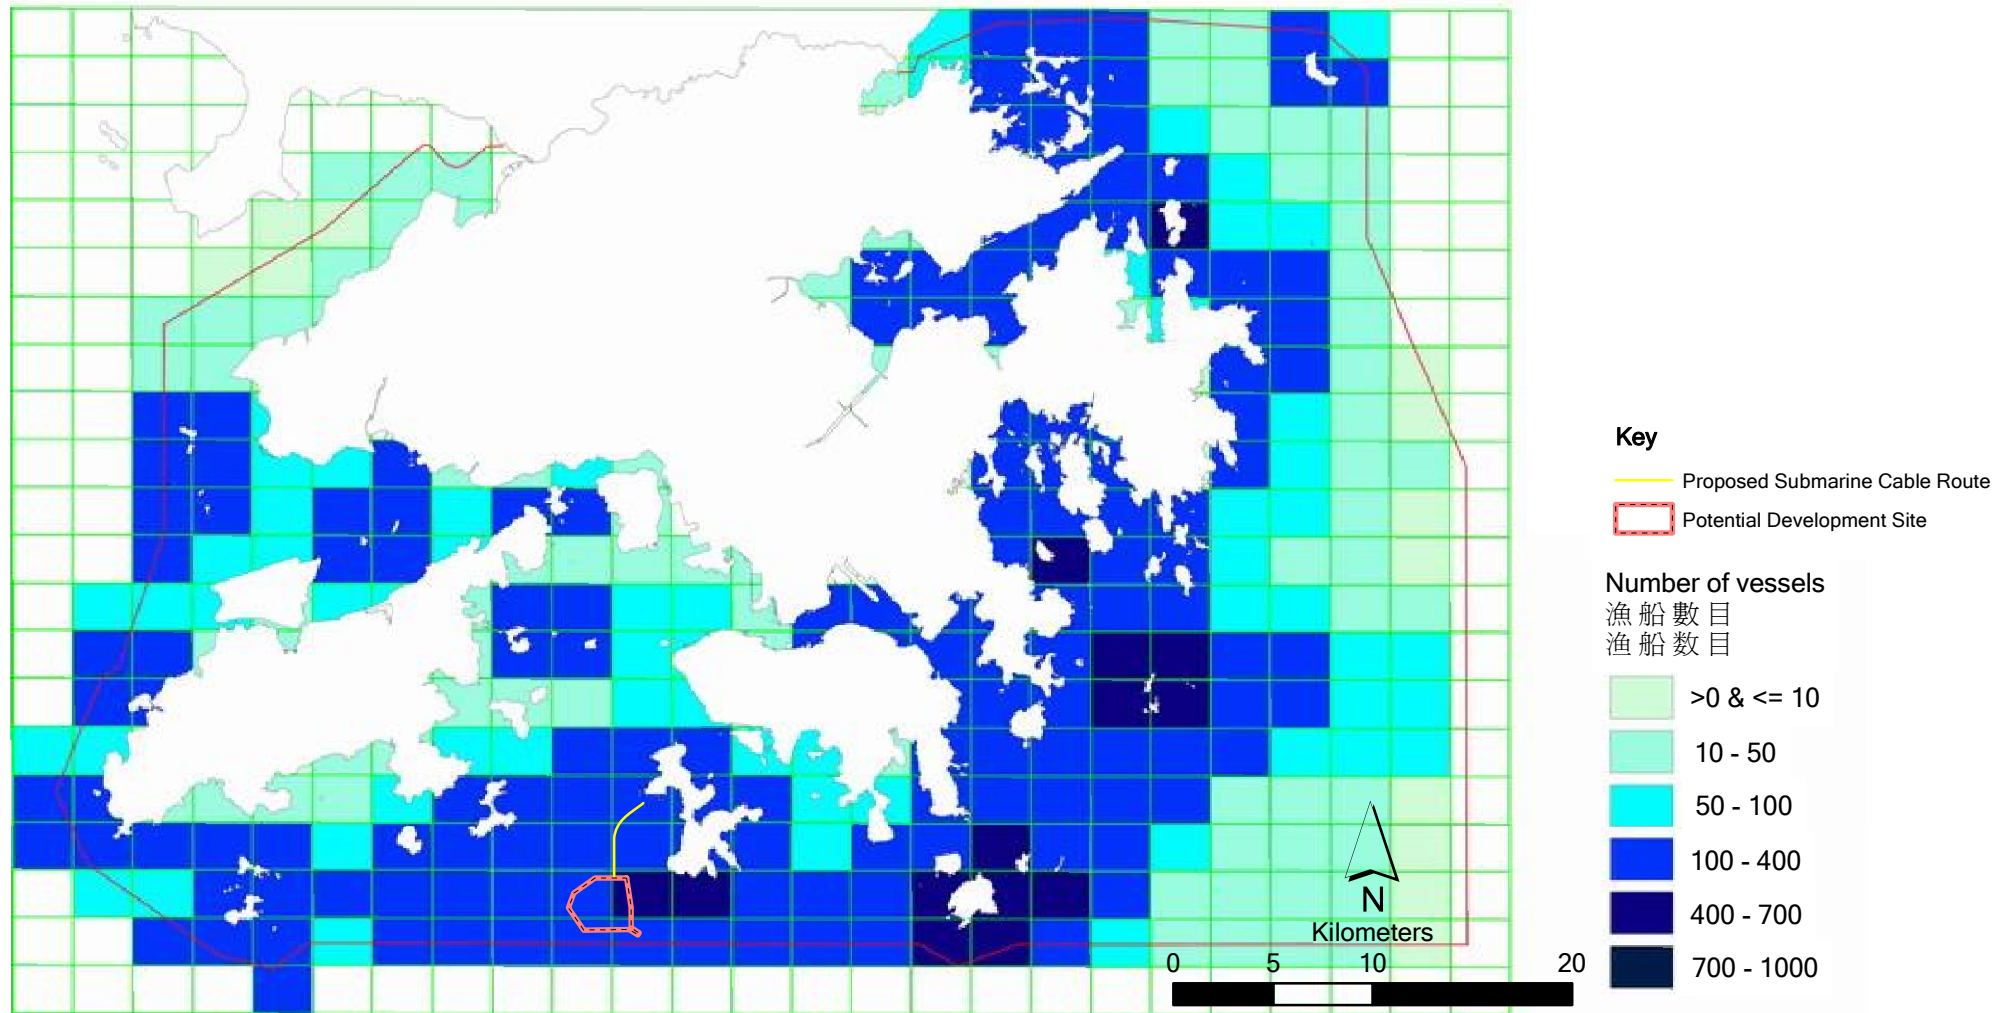

Port Survey 2006
 Distribution of fishing operations
 Overall

捕魚作業及生產訪問調查 2006
 捕魚作業分布
 總計

捕鱼作业及生产访问调查 2006
 捕鱼作业分布
 总计

Figure 10.2

Distribution of Fishing Operations (All Vessels) in Hong Kong Waters
 as recorded by Agriculture, Fisheries and Conservation Department in Port Survey 2006