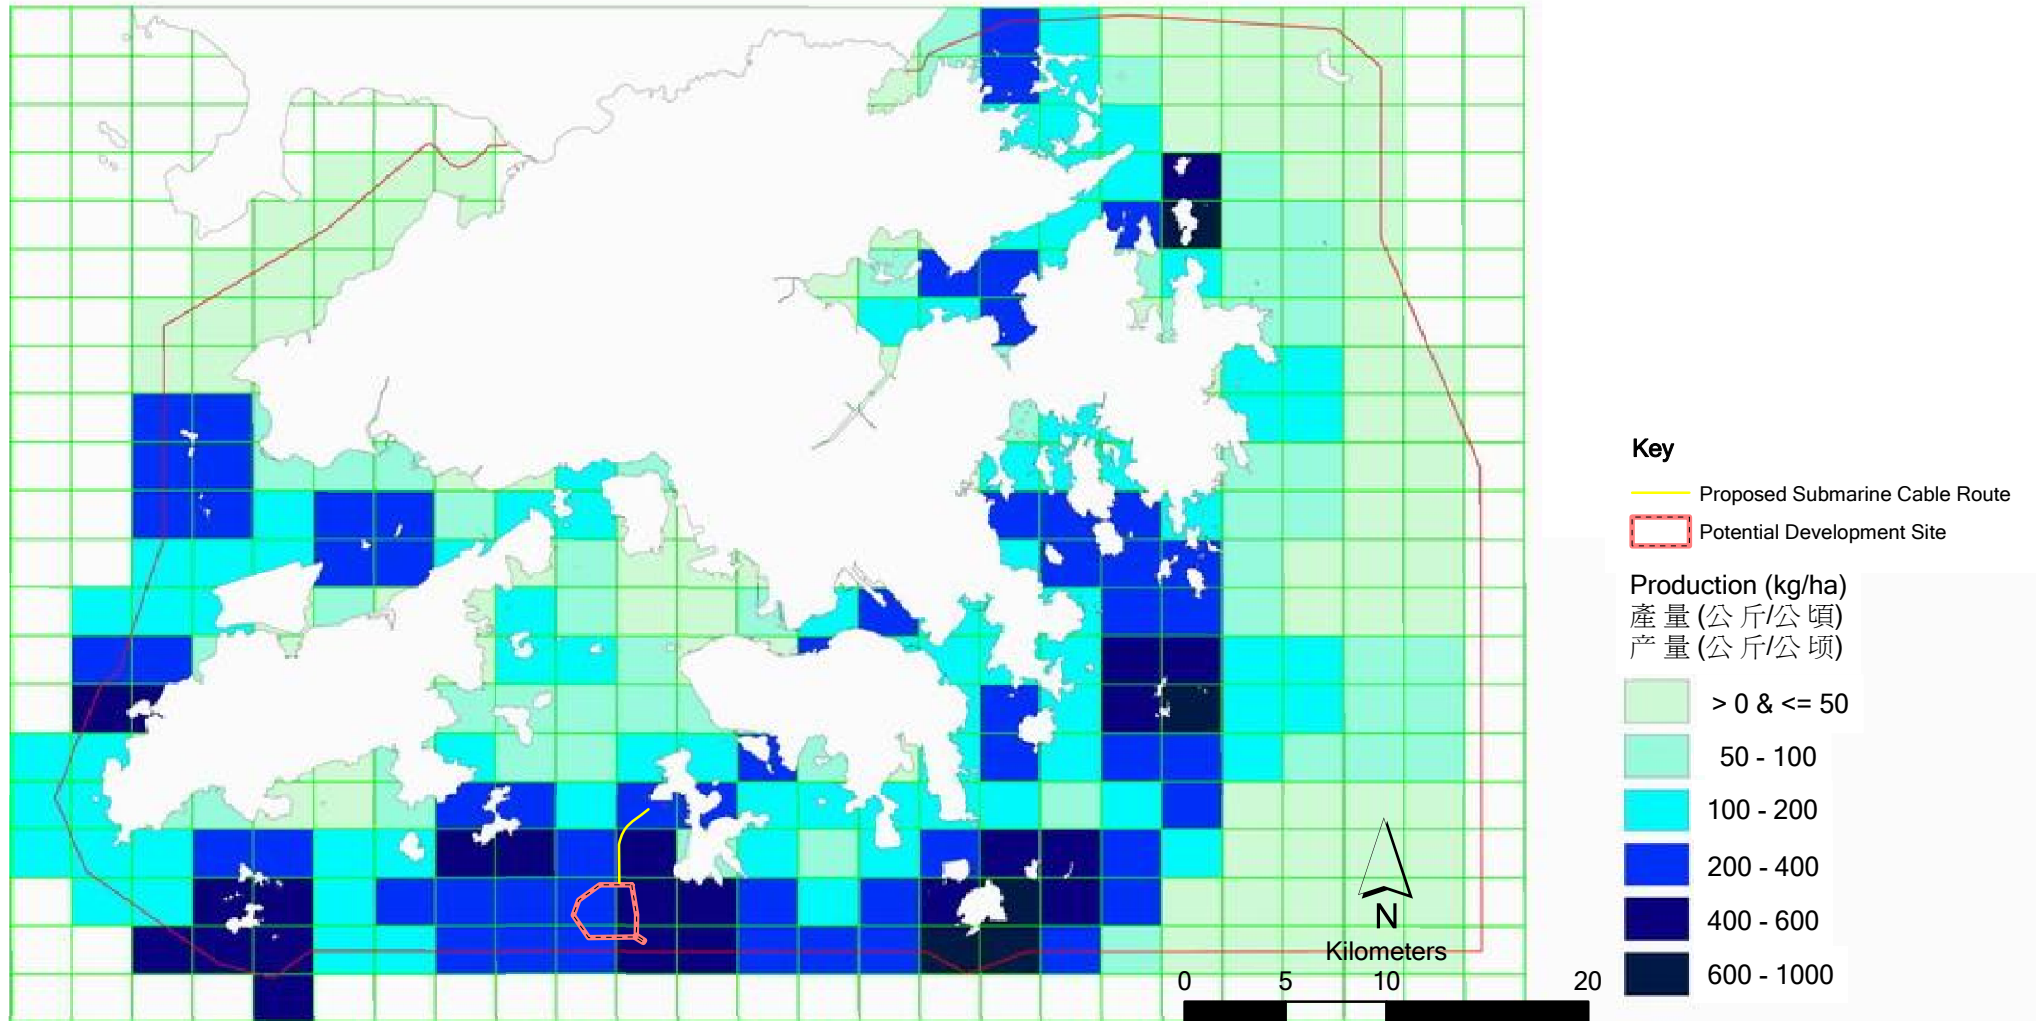

Port Survey 2006
 Distribution of fisheries production (adult fish)
 Overall

捕魚作業及生產訪問調查 2006
 漁產分布(成魚)
 總計

捕鱼作业及生产访问调查 2006
 渔产分布(成鱼)
 总计

Figure 10.4

Distribution of Fish Production ('Adult' Fish) (kg ha^{-1}) in Hong Kong Waters
 as recorded by Agriculture, Fisheries and Conservation Department in Port Survey 2006