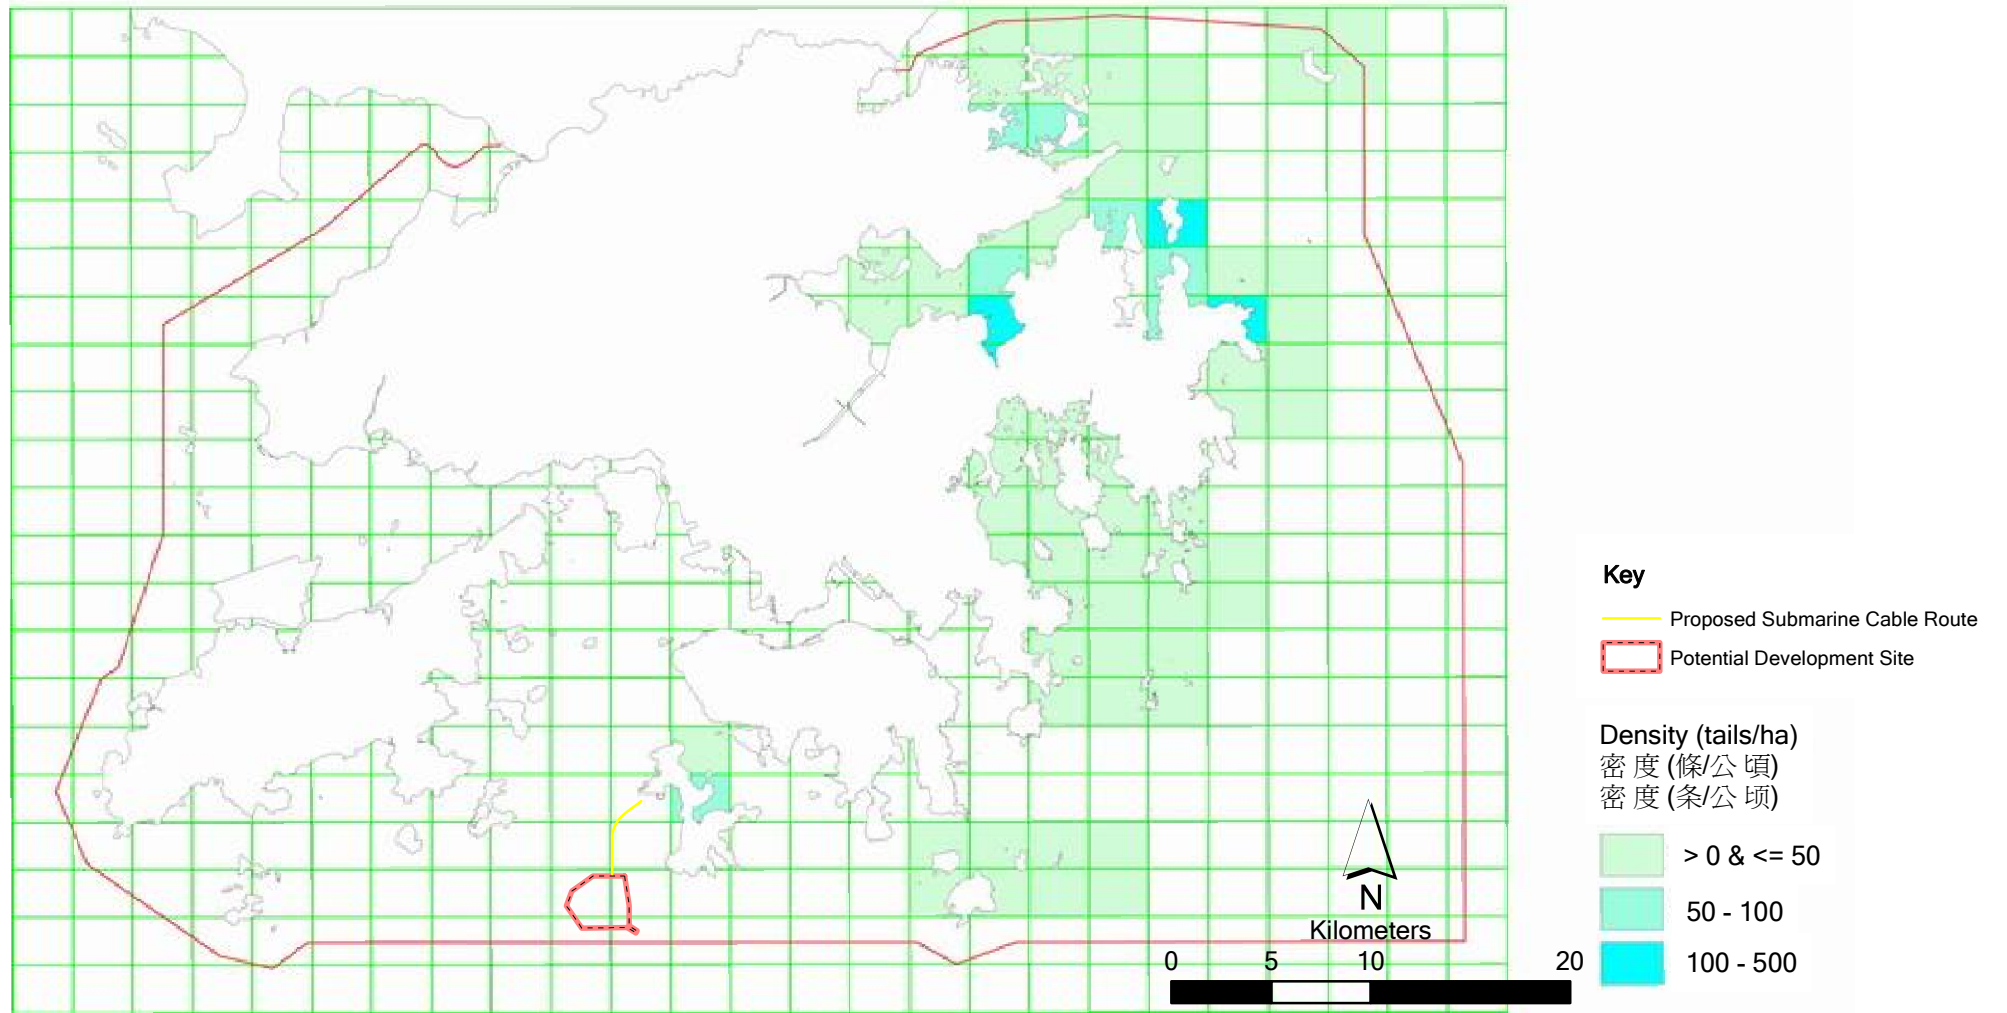

Port Survey 2006
 Distribution of fisheries production (fish fry)

捕魚作業及生產訪問調查 2006
 漁產分布(魚苗)

捕鱼作业及生产访问调查 2006
 渔产分布(鱼苗)

Figure 10.5

Distribution of Fish Fry Production (tails ha⁻¹) in Hong Kong Waters
 as recorded by Agriculture, Fisheries and Conservation Department in Port Survey 2006