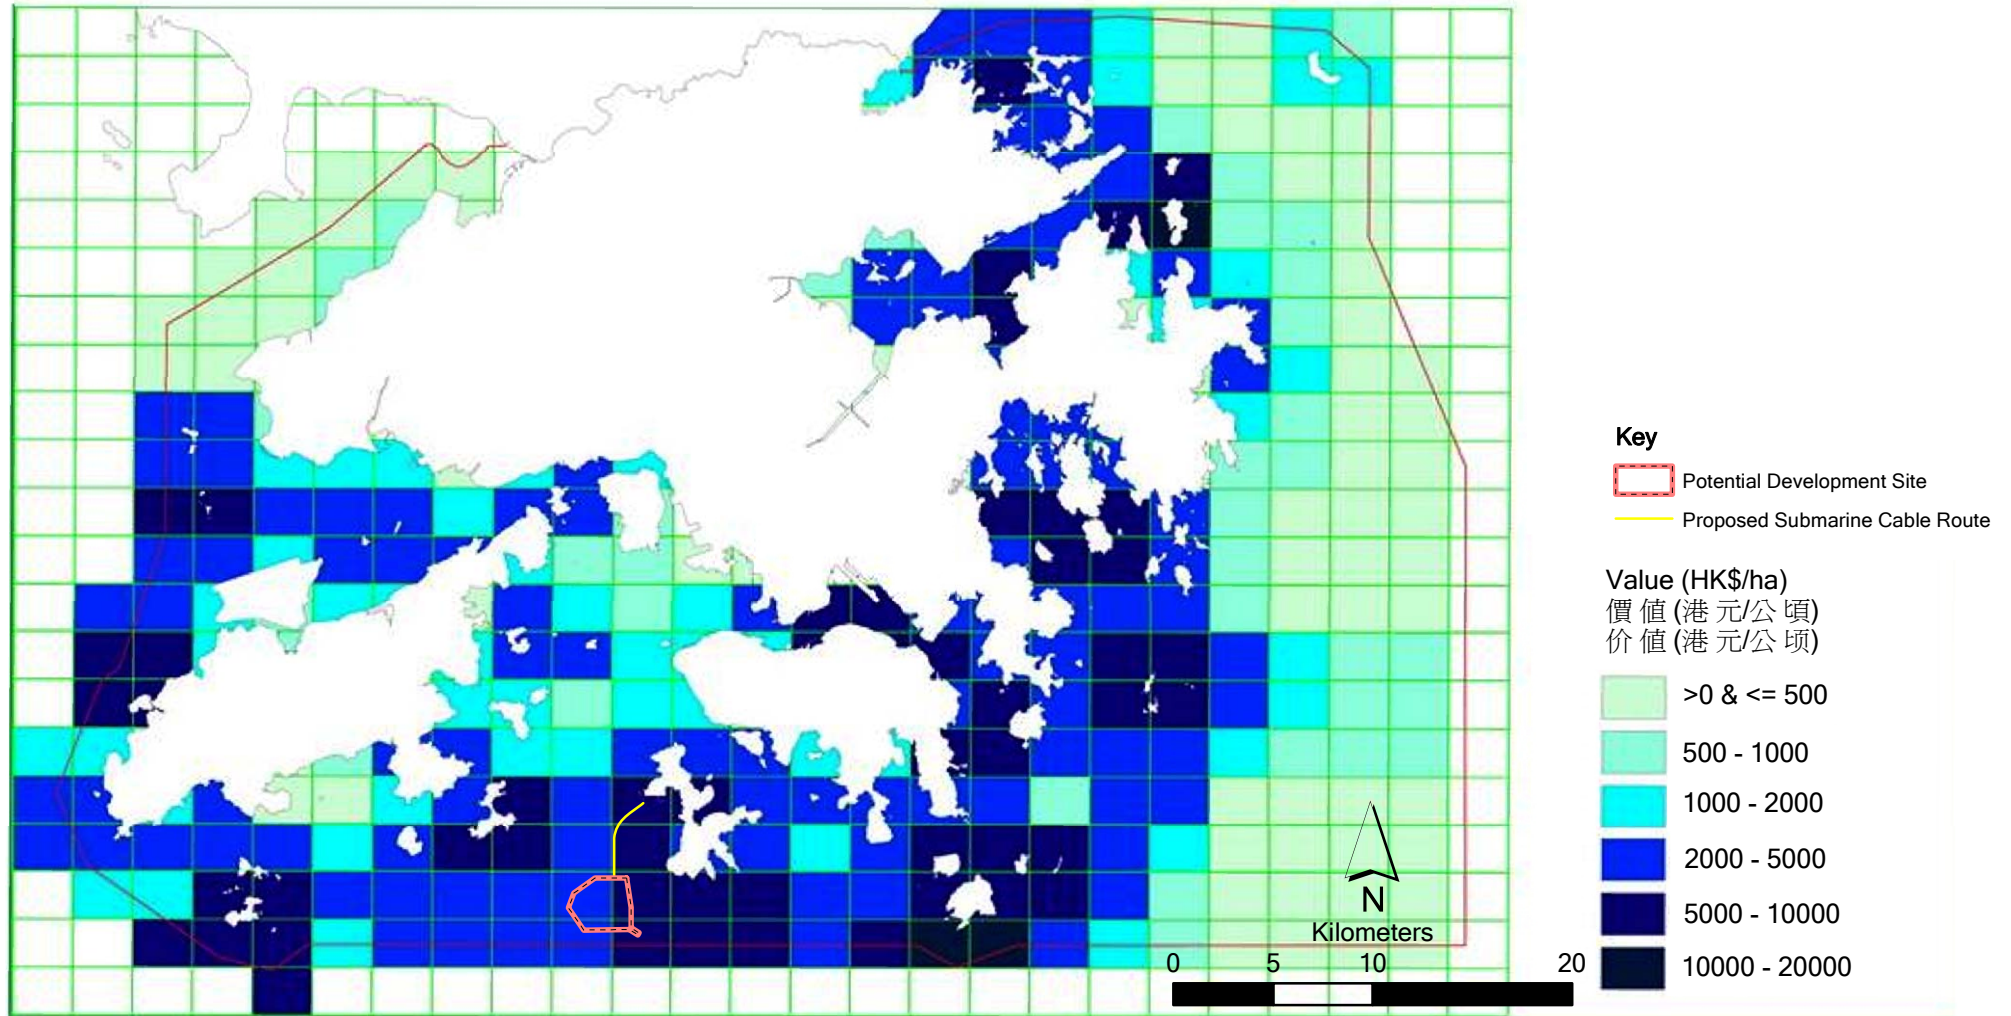

Port Survey 2006

Distribution of fisheries production (adult fish & fish fry)

Overall

捕魚作業及生產訪問調查 2006
漁產分布 (成魚及魚苗)
總計

捕鱼作业及生产访问调查 2006
渔产分布 (成鱼及鱼苗)
总计

Figure 10.6

Distribution of Fisheries Production Value (Adult Fish and Fish Fry) in Hong Kong Waters as recorded by Agriculture, Fisheries and Conservation Department in Port Survey 2006