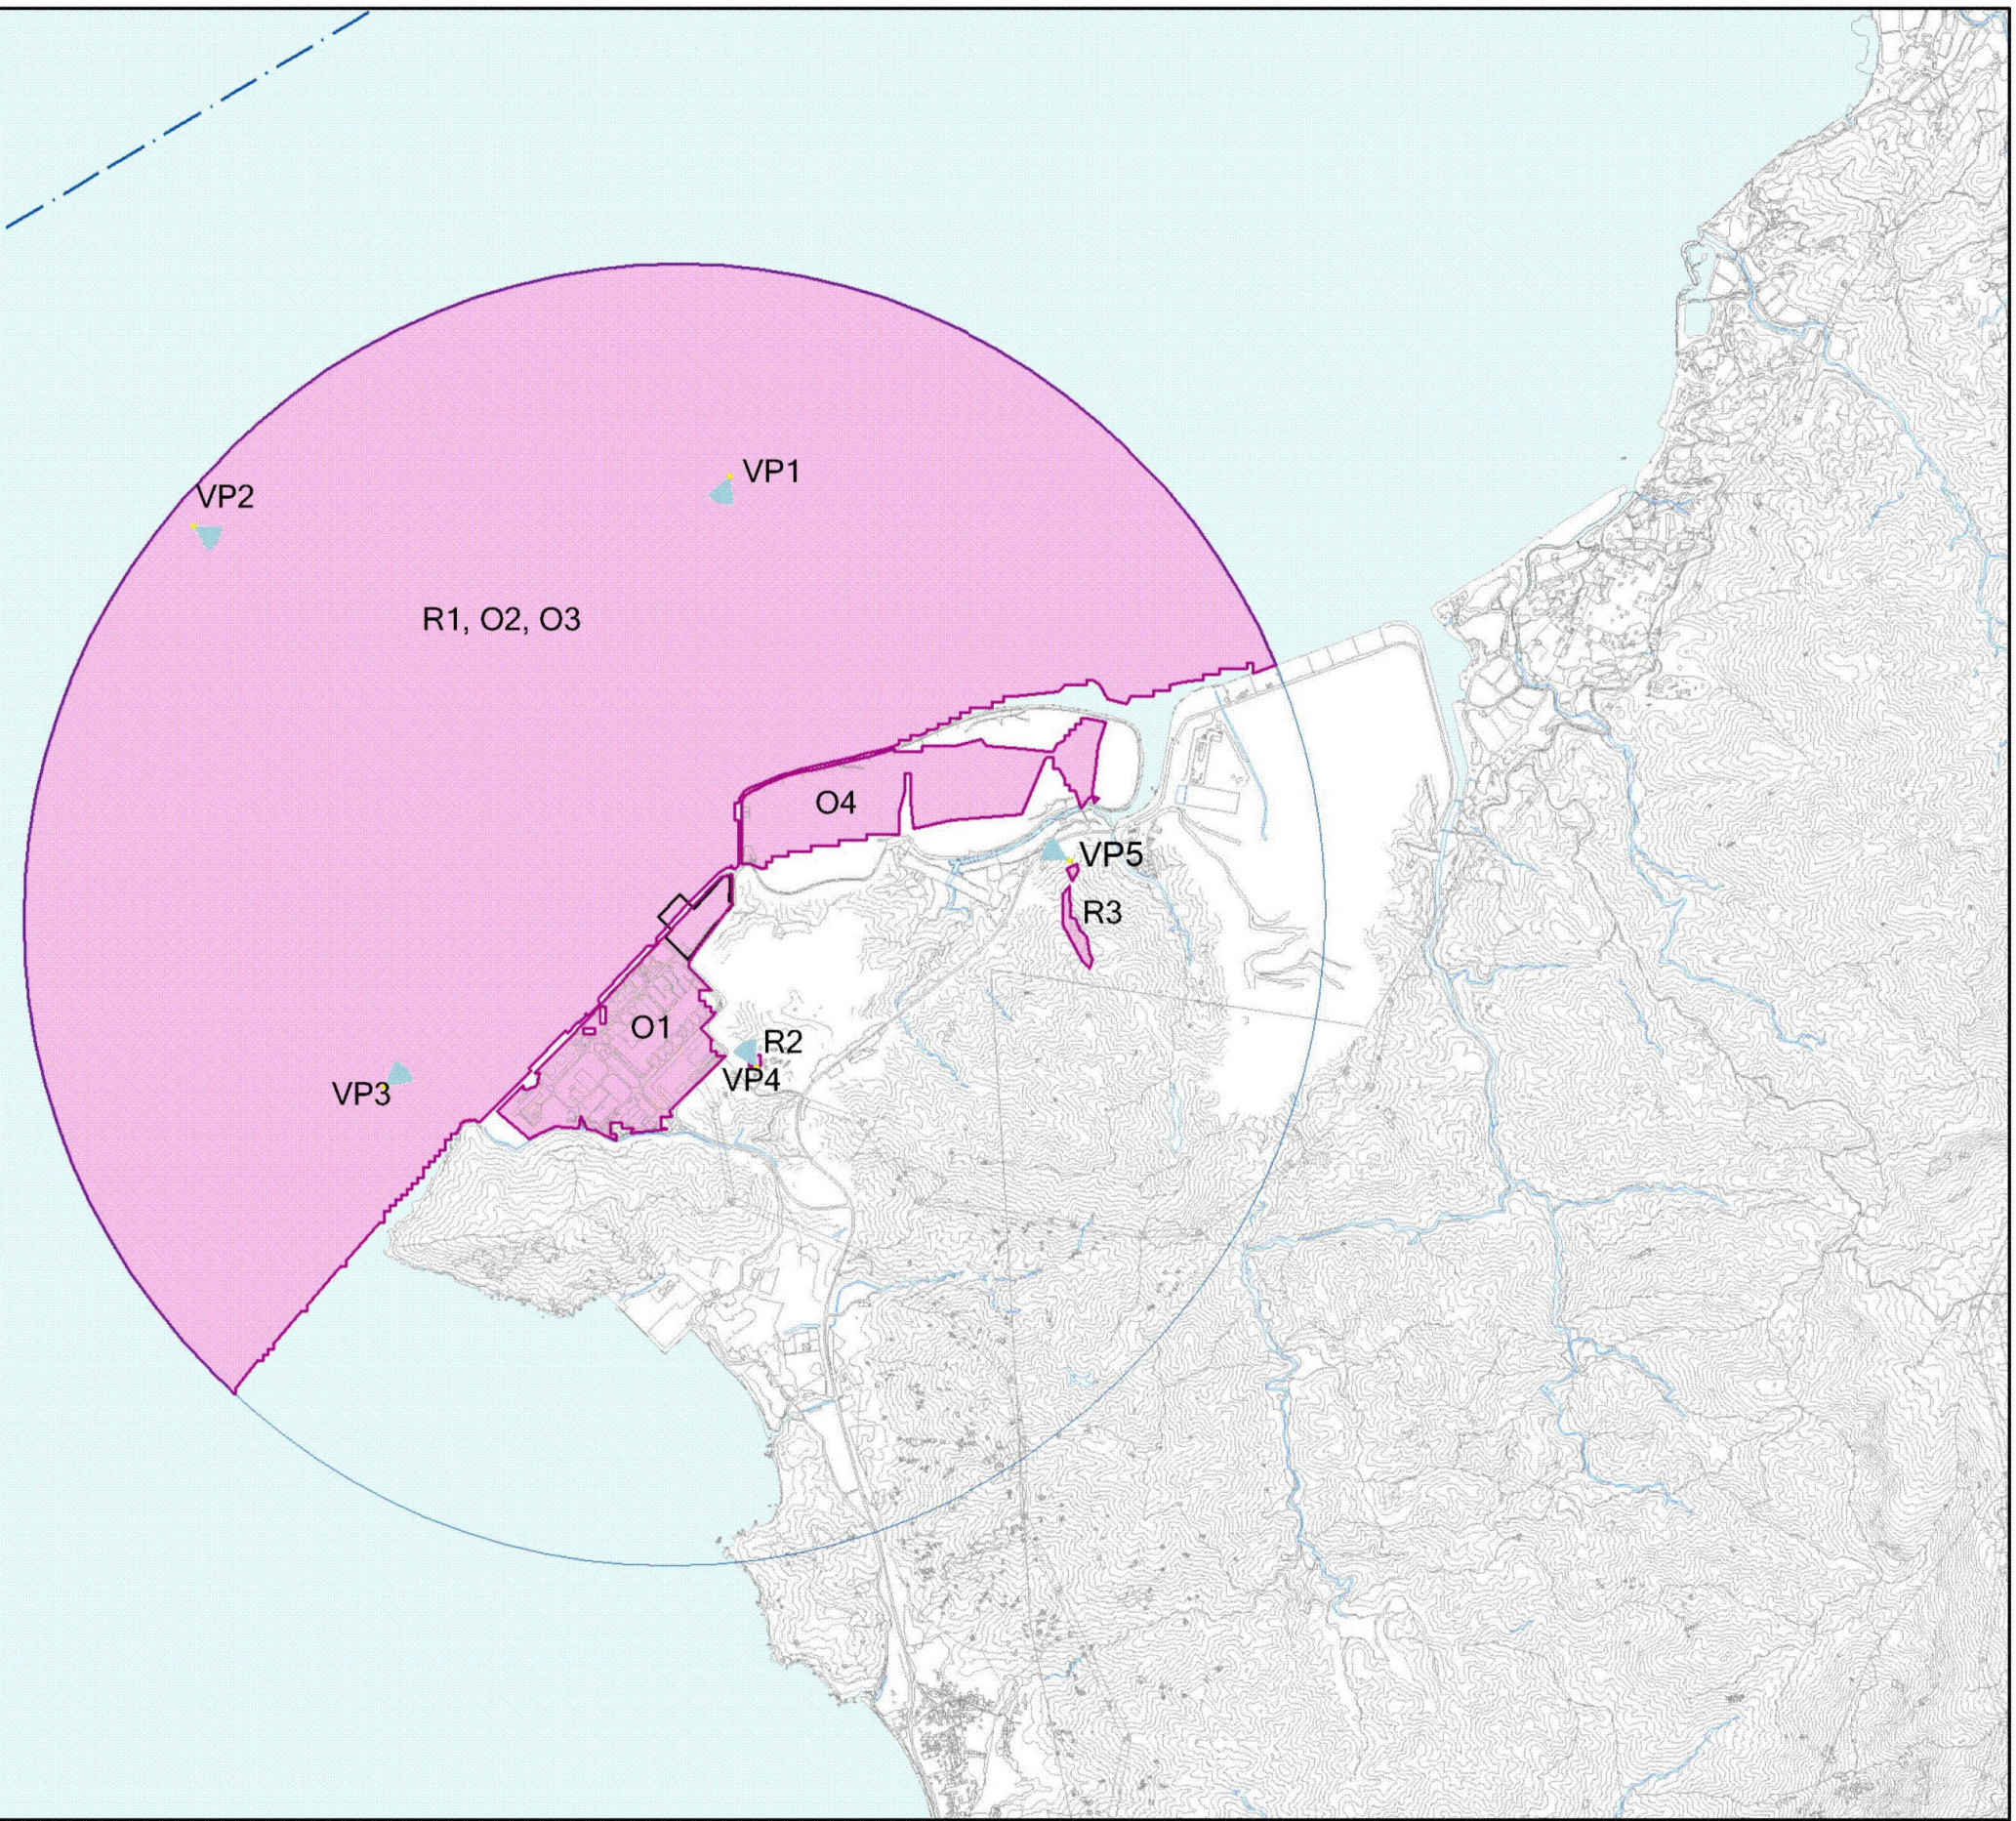

Recreational VSR's	
R1	Transient Marine Vessels
R2	Hikers to Lookout above BPPS
R3	Recreational Hikers to Castle Peak
Occupational VSR's	
O1	Workers at BPPS
O2	Fishermen
O3	Workers on Transient Marine Vessels
O4	Workers at West New Territories Landfill

Key

-  Viewpoint
-  GRS reclamation 2.3km Study Area
-  The GRS compound
-  VSR

Kilometres