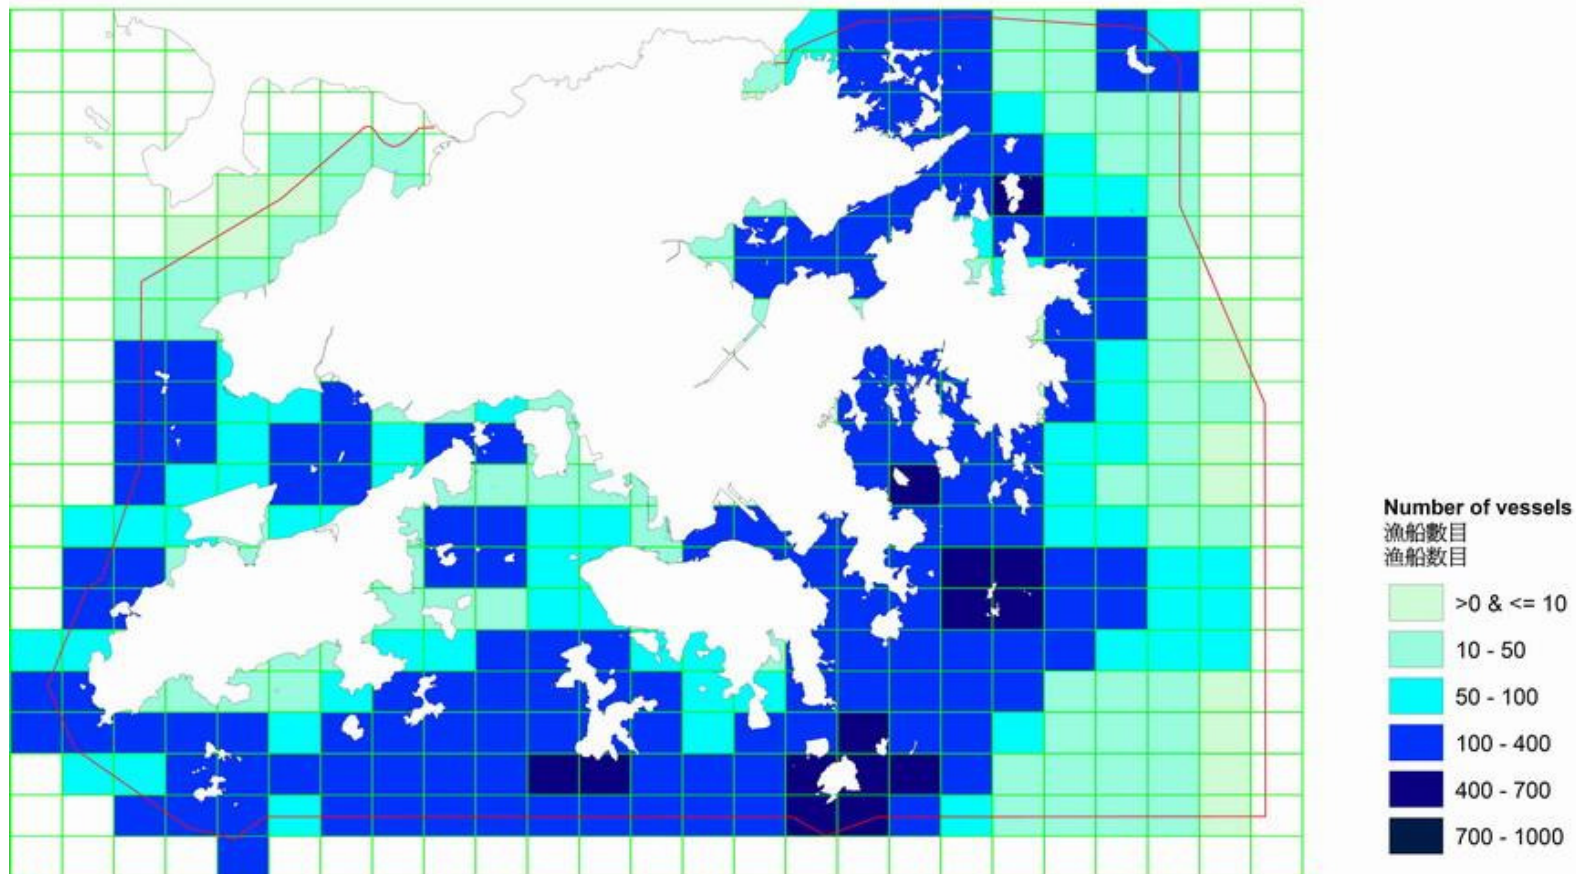

Port Survey 2006
Distribution of fishing operations
Overall

捕魚作業及生產訪問調查 2006
捕魚作業分布
總計

捕鱼作业及生产访问调查 2006
捕鱼作业分布
总计

Figure 9.2

Distribution of Fishing Operations (All Vessels) in Hong Kong Waters as recorded
by AFCD Port Survey 2006