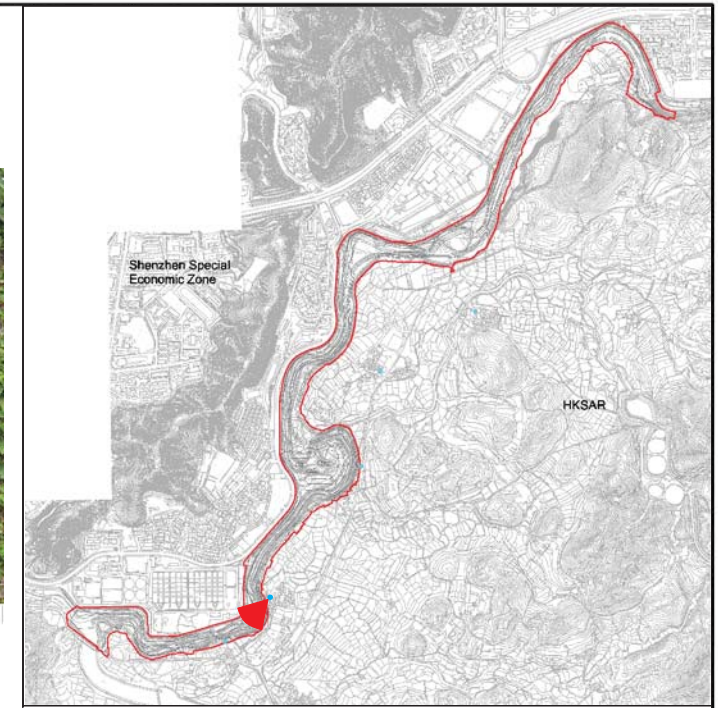

View displaying the 3D Model of the Project with Mitigation at Day 1 Operation

KEY PLAN

View displaying the 3D Model of the Project with Mitigation at Year 10 Operation.