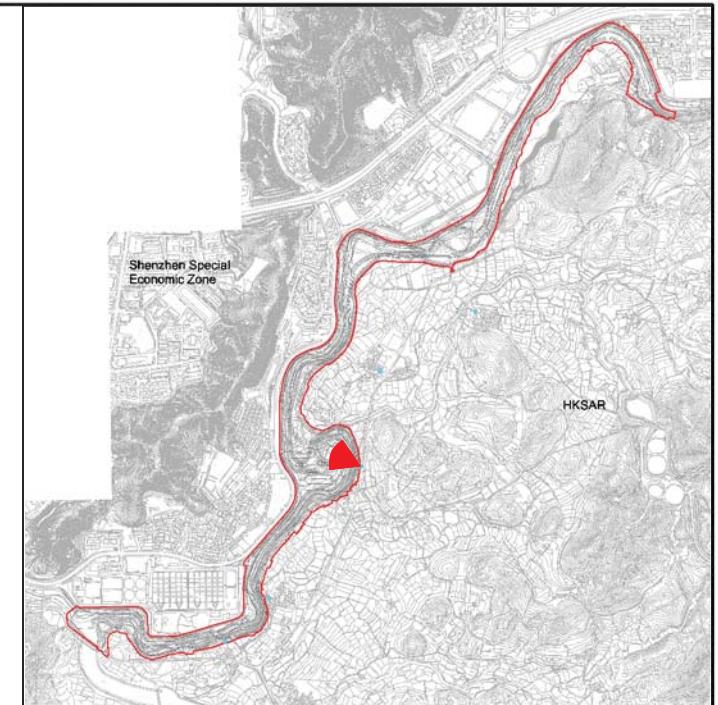

View displaying the 3D Model of the Project with Mitigation at Day 1 Operation

KEY PLAN

View displaying the 3D Model of the Project with Mitigation at Year 10 Operation.