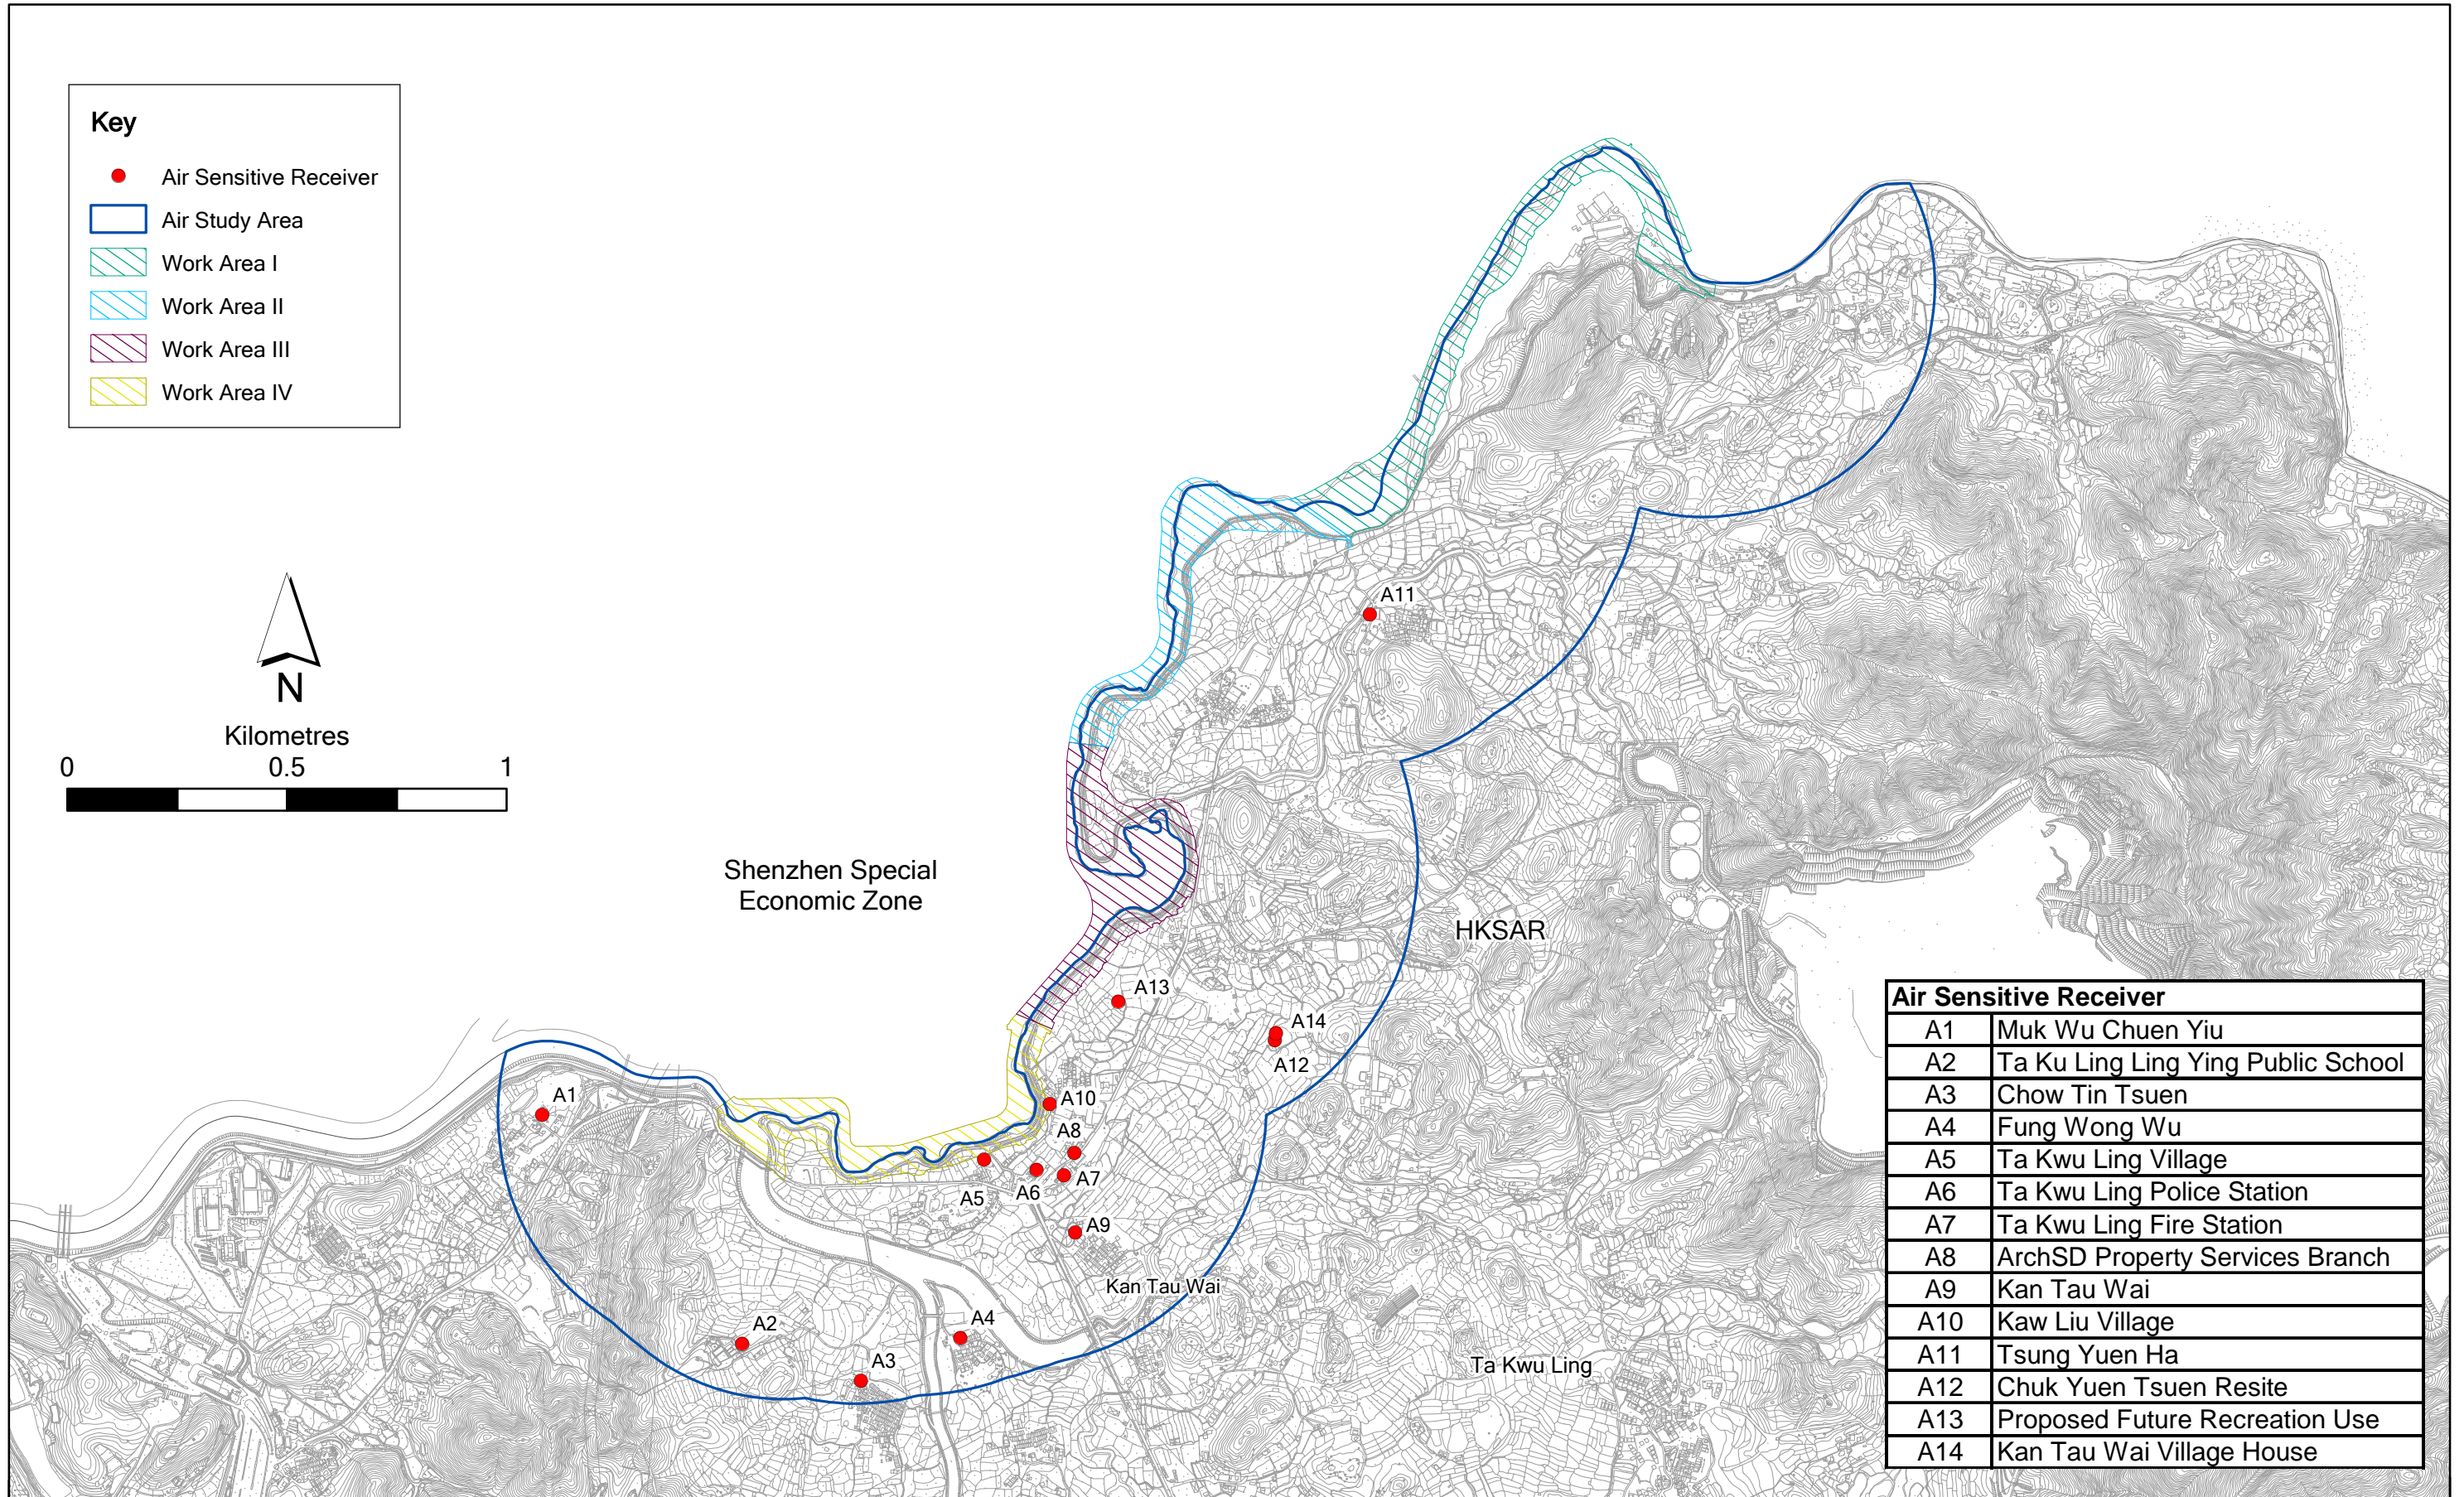

Key

- Air Sensitive Receiver
- Air Study Area
- ▨ Work Area I
- ▨ Work Area II
- ▨ Work Area III
- ▨ Work Area IV

Air Sensitive Receiver	
A1	Muk Wu Chuen Yiu
A2	Ta Ku Ling Ling Ying Public School
A3	Chow Tin Tsuen
A4	Fung Wong Wu
A5	Ta Kwu Ling Village
A6	Ta Kwu Ling Police Station
A7	Ta Kwu Ling Fire Station
A8	ArchSD Property Services Branch
A9	Kan Tau Wai
A10	Kaw Liu Village
A11	Tsung Yuen Ha
A12	Chuk Yuen Tsuen Resite
A13	Proposed Future Recreation Use
A14	Kan Tau Wai Village House