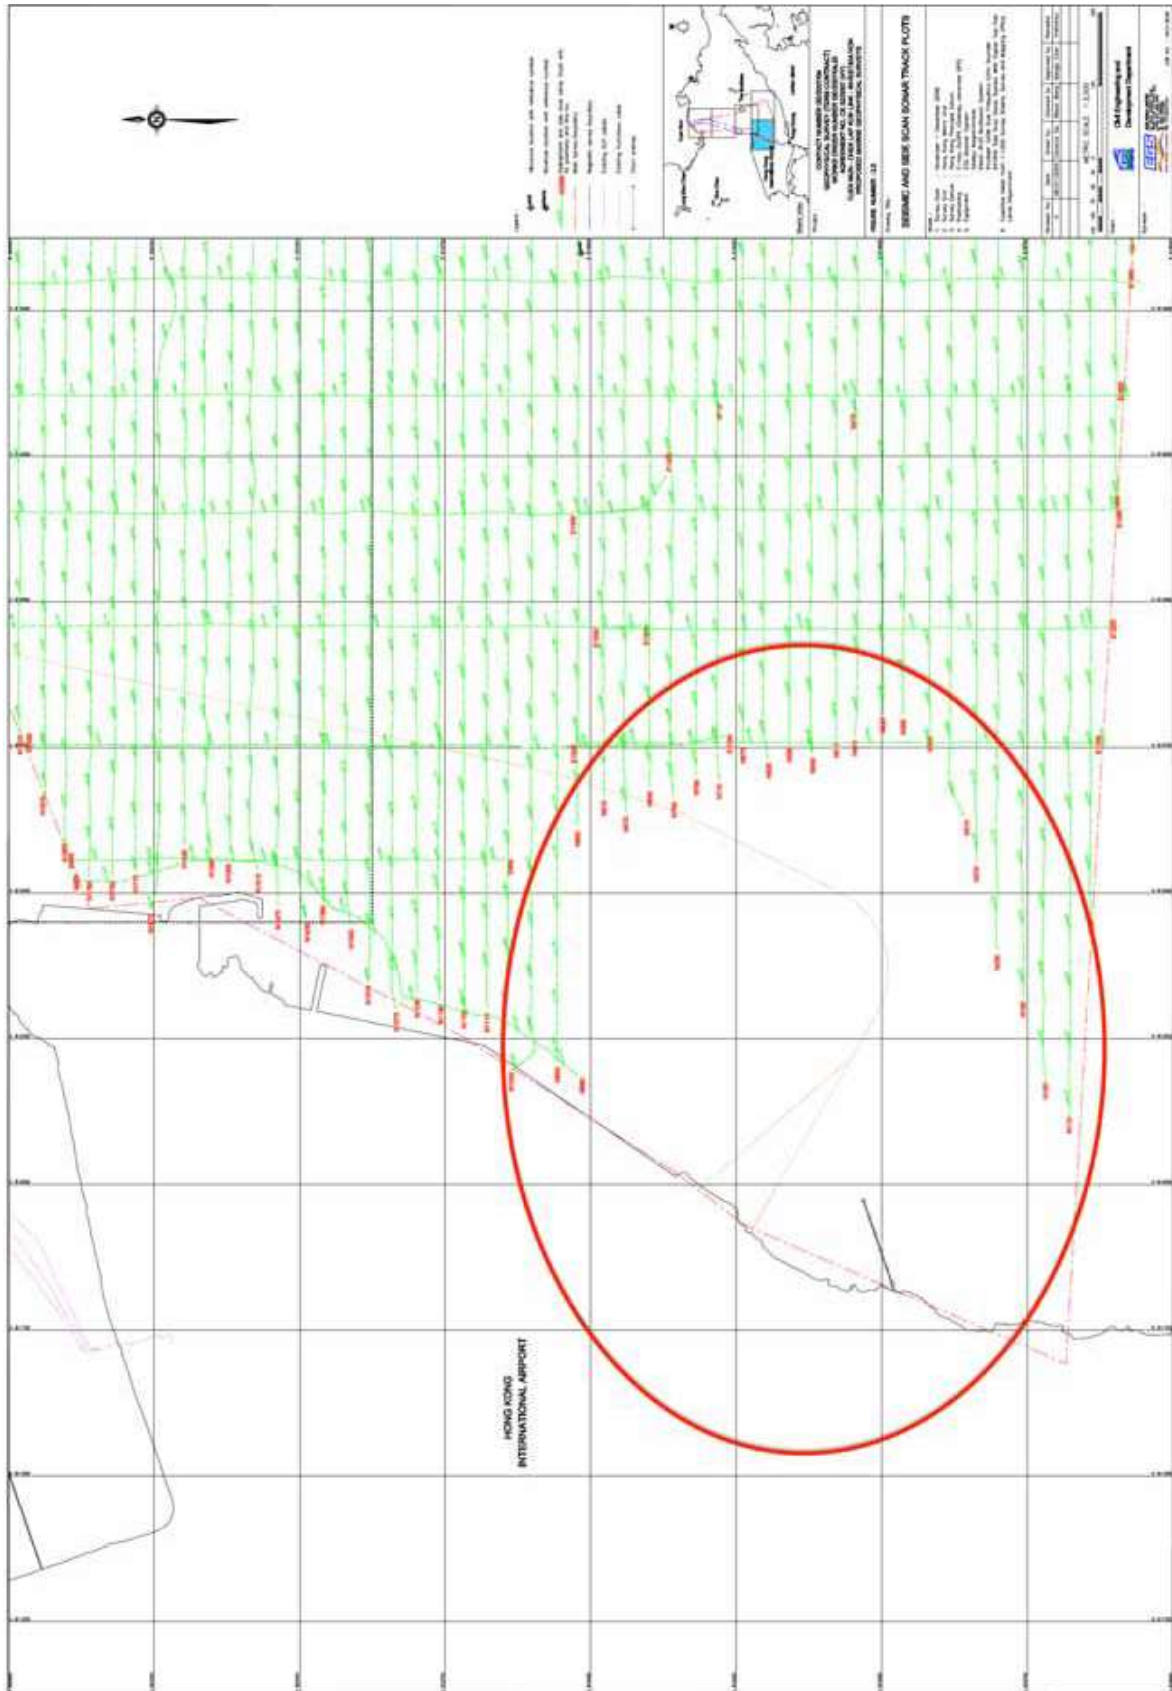

Image 24 Area not surveyed on the eastern shore of CLK Island, circled in red. [12-40]

Image 27 Location of dive targets and transects