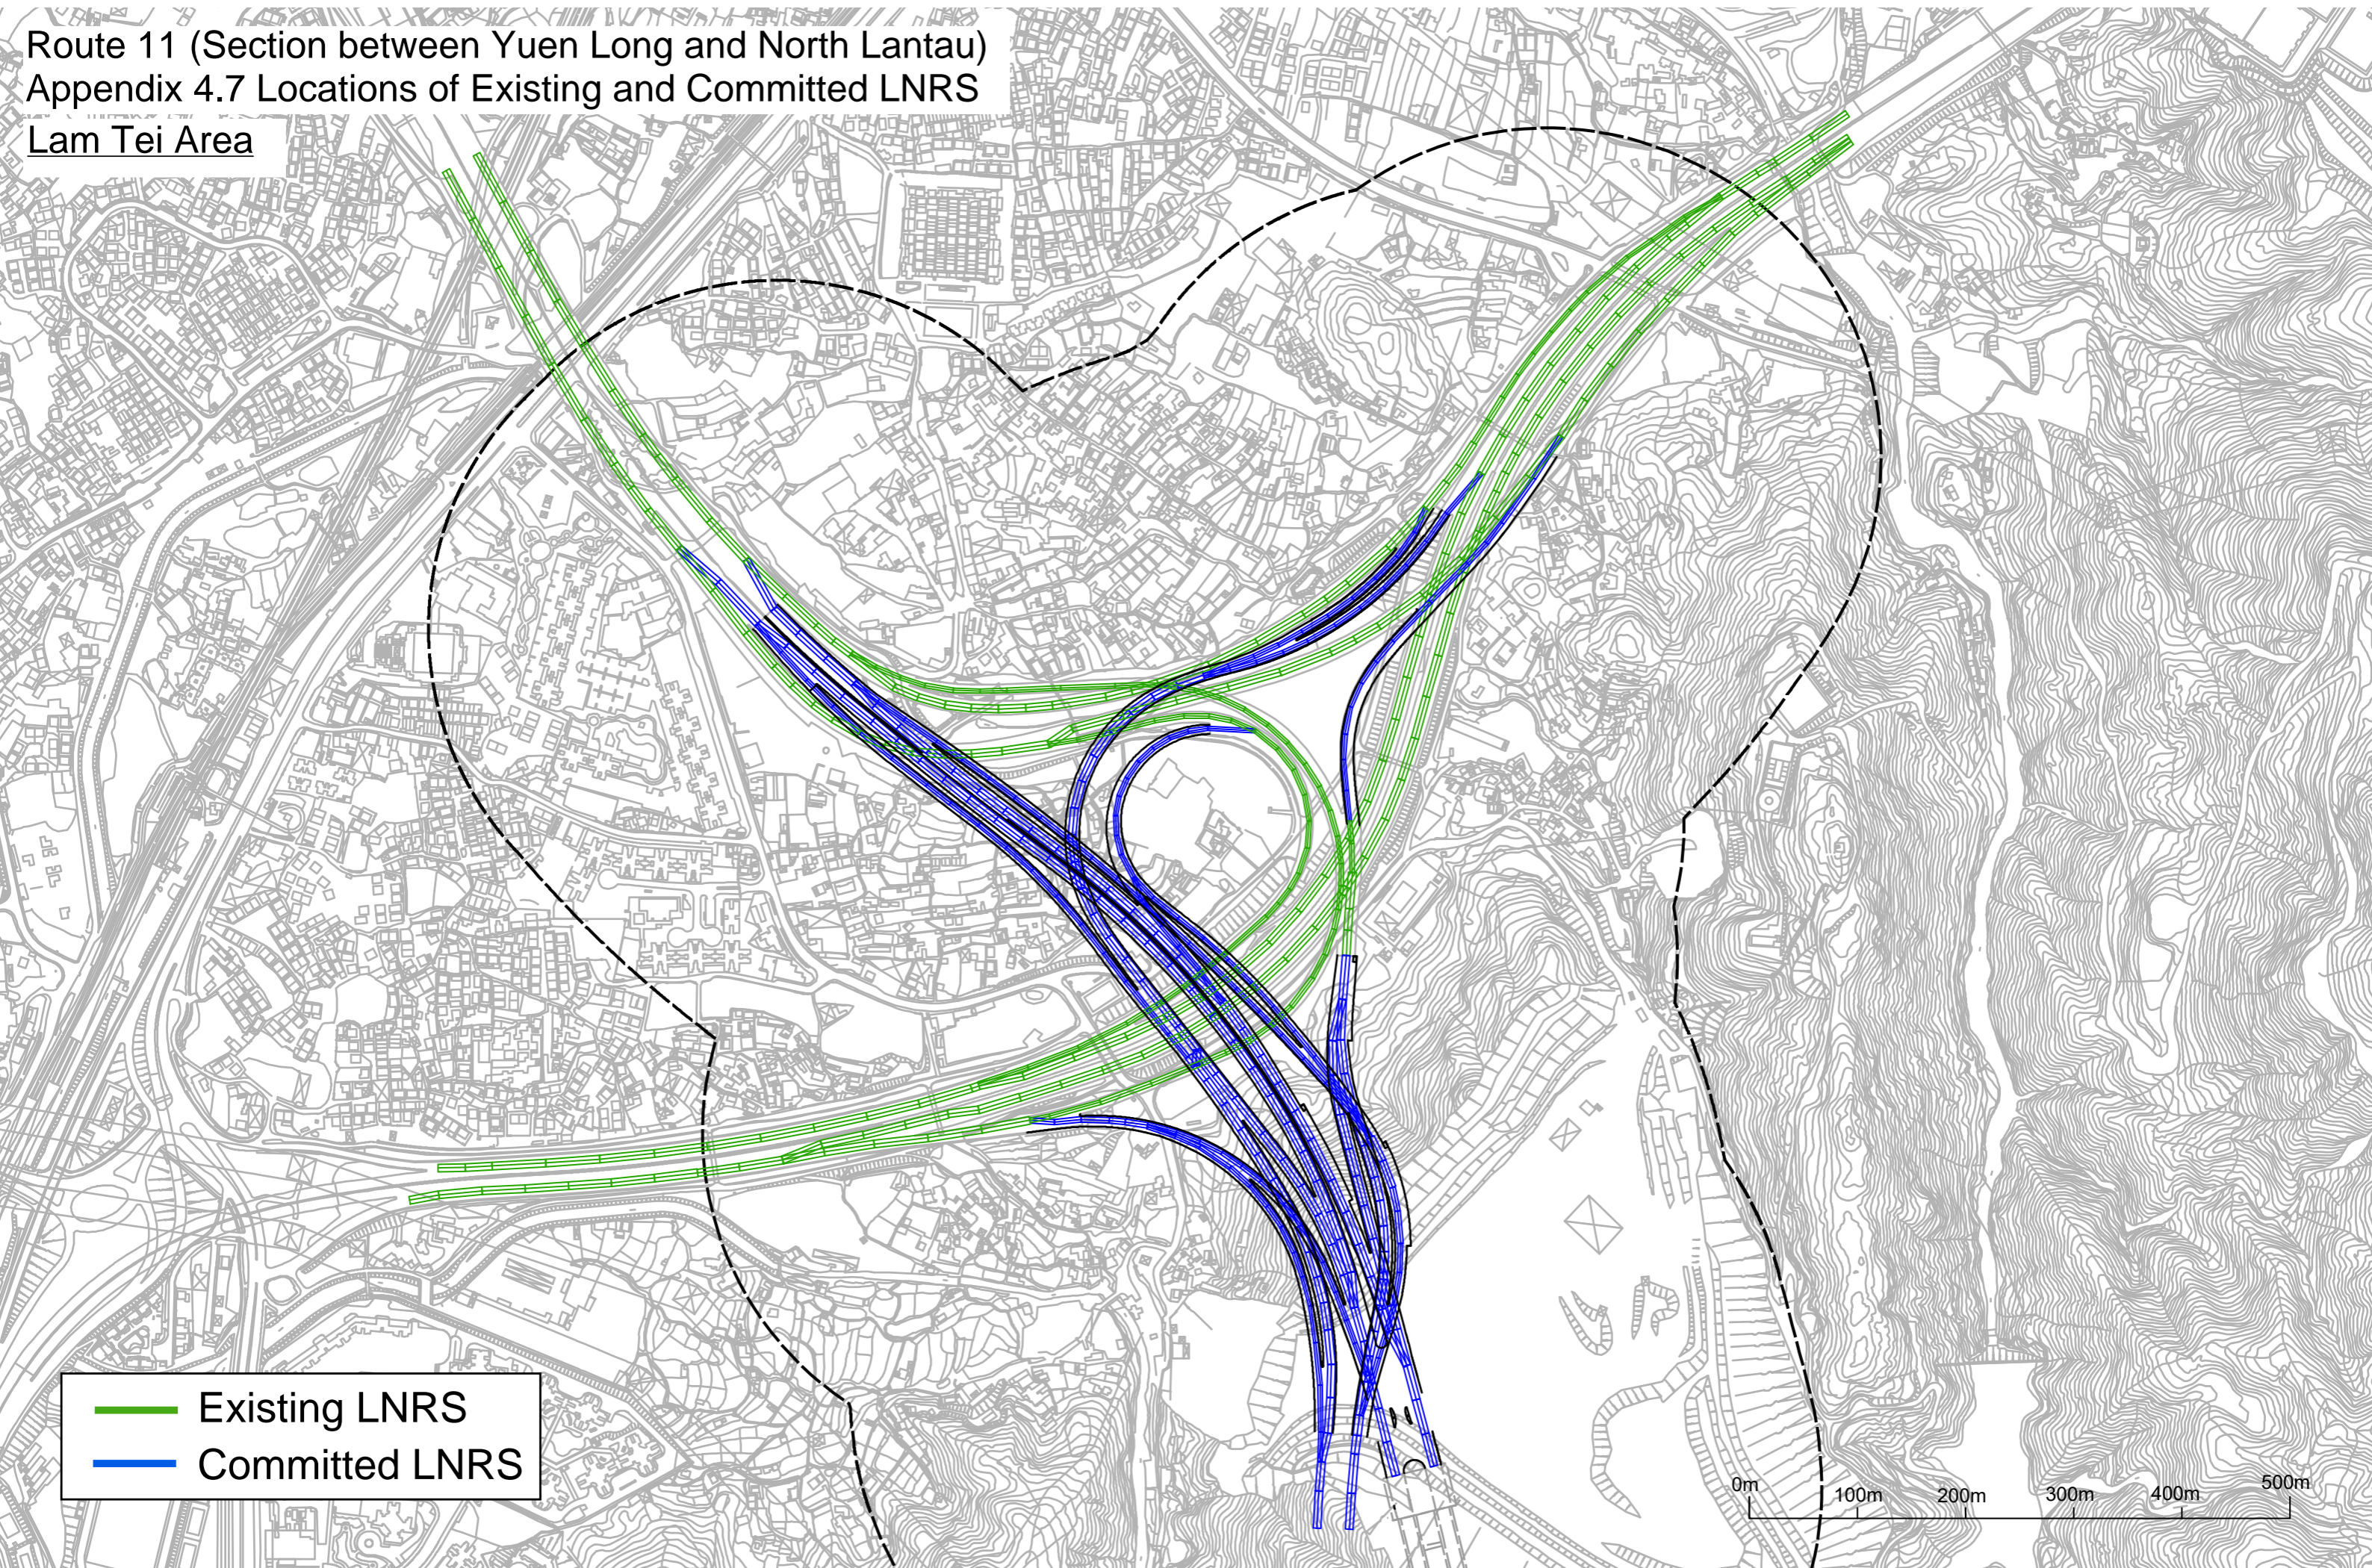

Route 11 (Section between Yuen Long and North Lantau)
Appendix 4.7 Locations of Existing and Committed LNRS
Lam Tei Area

Existing LNRS
Committed LNRS

0m 100m 200m 300m 400m 500m

Appendix 4.7 Locations of Existing and Committed LNRS
So Kwun Wat/ Siu Lam/ Tai Lam Area

- Existing LNRS
- Committed LNRS

Appendix 4.7 Locations of Existing and Committed LNRS
Tsing Lung Tau Area