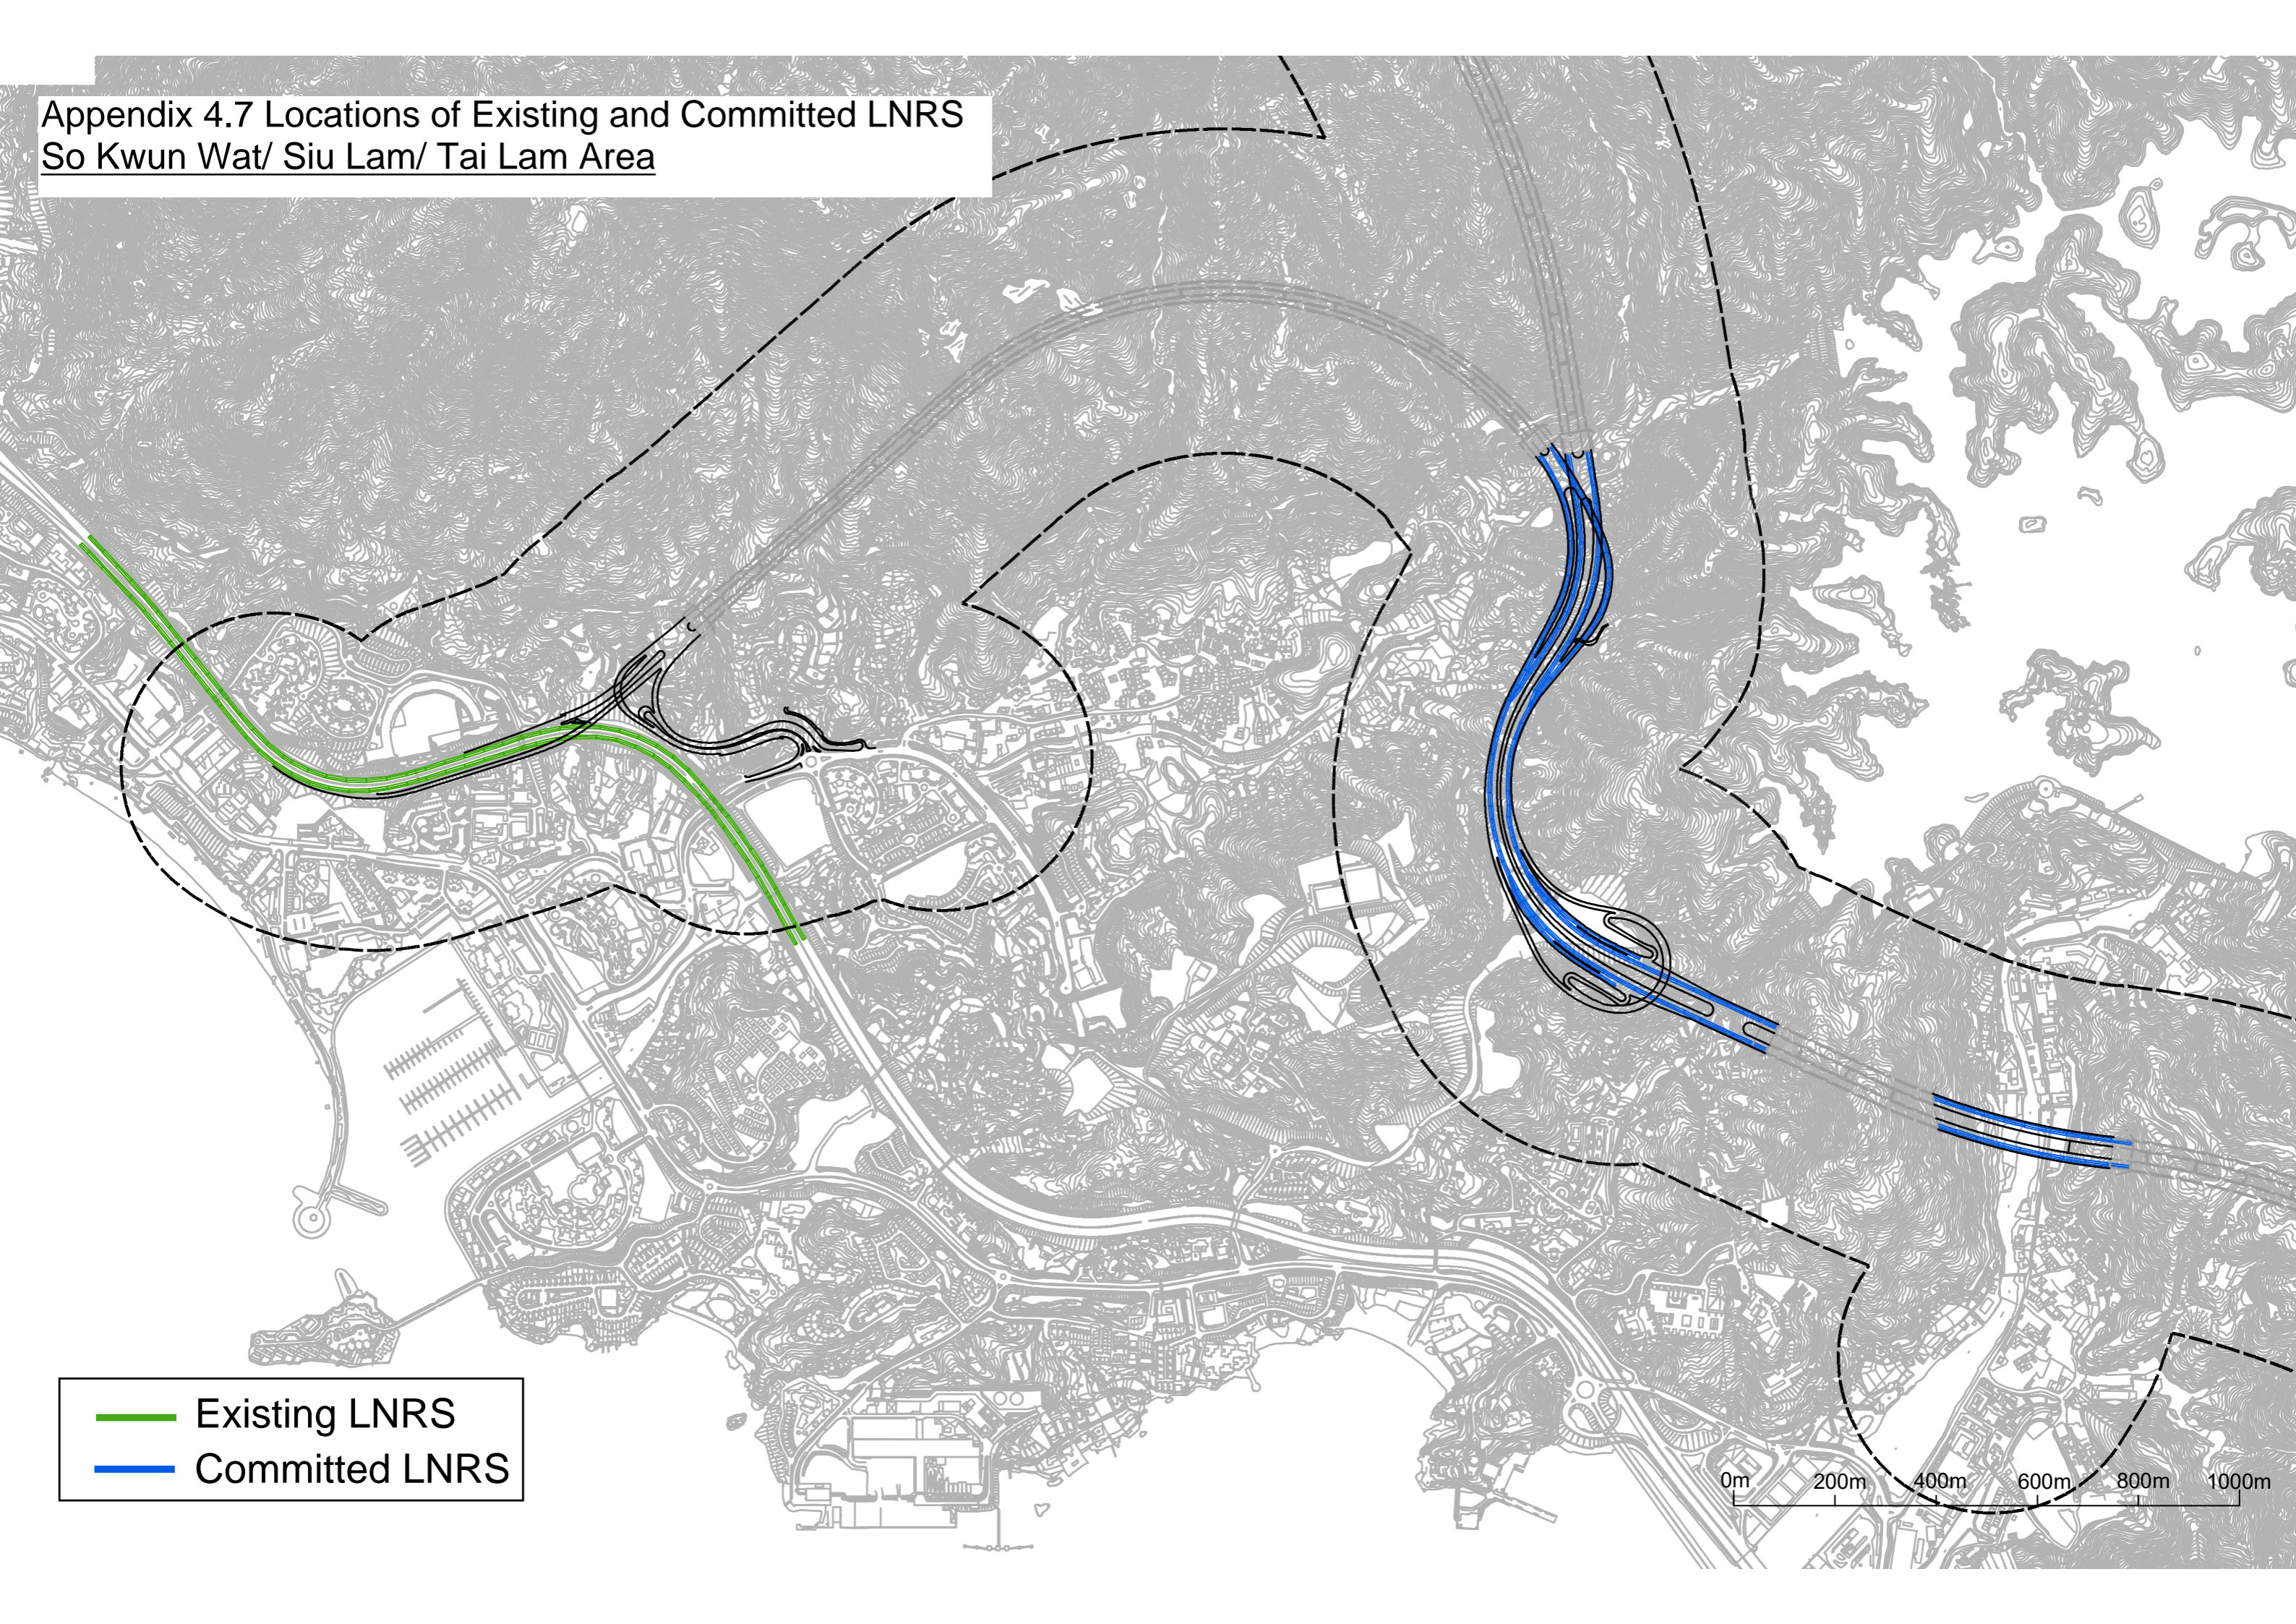

Route 11 (Section between Yuen Long and North Lantau)
Appendix 4.7 Locations of Existing and Committed LNRS
Lam Tei Area

Existing LNRS
Committed LNRS

0m 100m 200m 300m 400m 500m

Appendix 4.7 Locations of Existing and Committed LNRS
So Kwun Wat/ Siu Lam/ Tai Lam Area

- Existing LNRS
- Committed LNRS

Appendix 4.7 Locations of Existing and Committed LNRS
Tsing Lung Tau Area