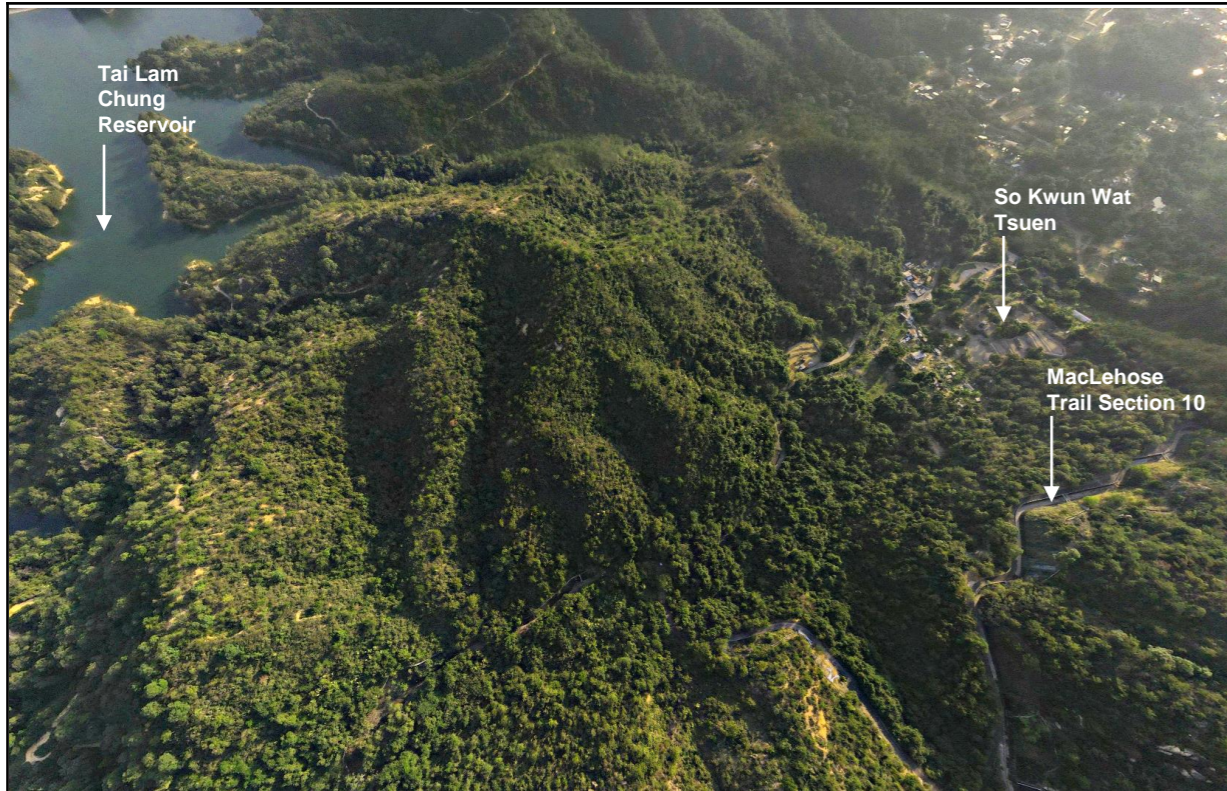

LCA-SK4 – Tai Lam Country Park Upland Landscape