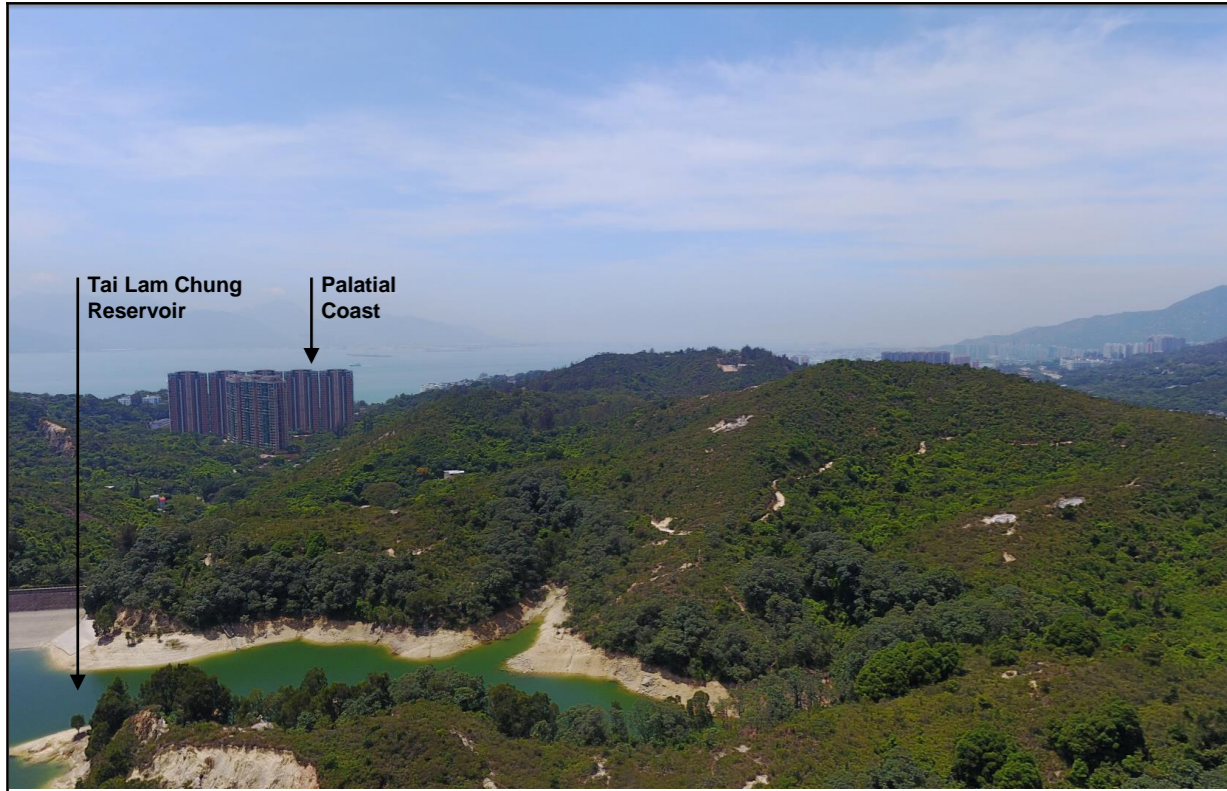

LCA-SK6 – Tai Lam Chung Foothill Landscape