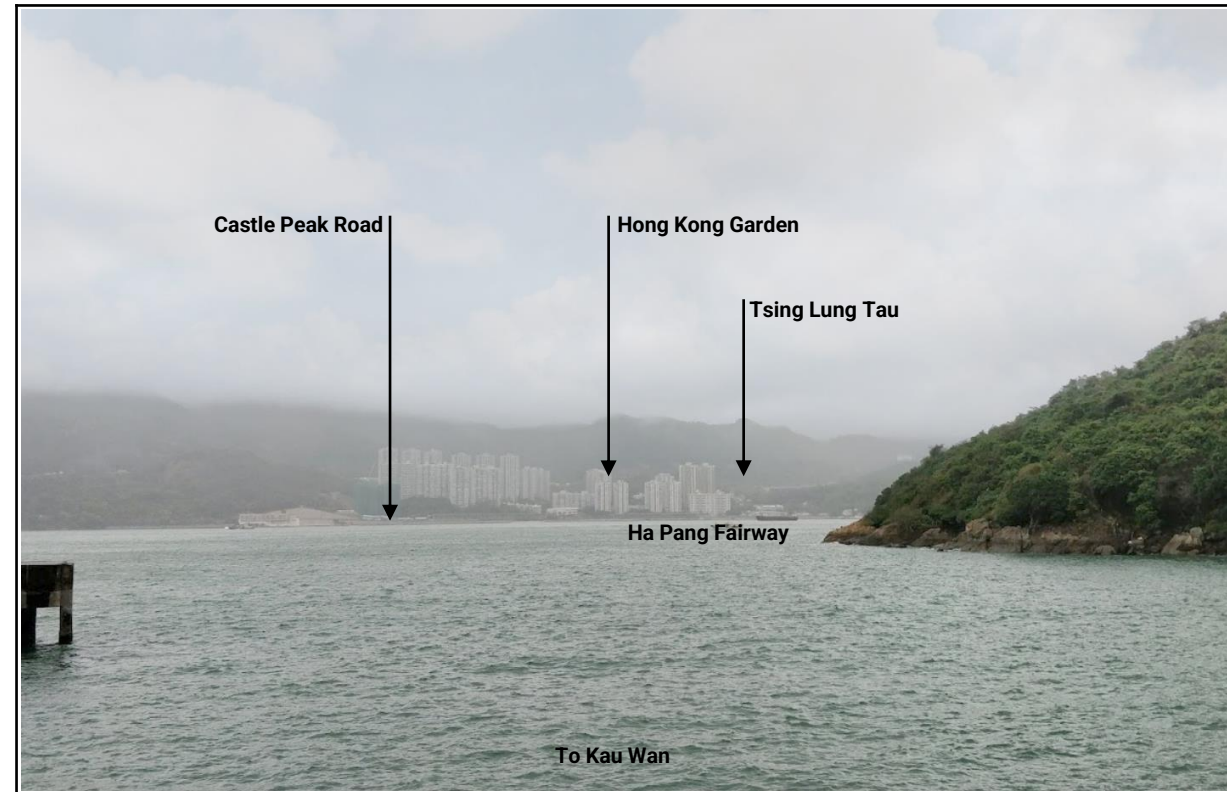

LCA-NL4 – North Lantau Fa Peng Teng Upland Landscape

LCA-NL8 – Ha Pang Fairway Maritime Landscape

LCA-NL8 – Ha Pang Fairway Maritime Landscape

LCA-NL8 – Ha Pang Fairway Maritime Landscape

A	FIRST ISSUE	BS	06/22
Rev	Description	By	Date
Consultant			
ARUP			
Project title			
Agreement No. CE 13/2021 (HY) Route 11 (Section between Yuen Long and North Lantau) - Investigation.			
Drawing title			
LANDSCAPE CHARACTER AREAS PHOTOGRAPHS – NORTH LANTAU			
Drawing no.		Rev.	
FIGURE 11.5.20a		A	
Drawn	Date	Checked	Approved
RY	10/21	IL	SK
Scale	Status		
N. T. S.	PRELIMINARY		