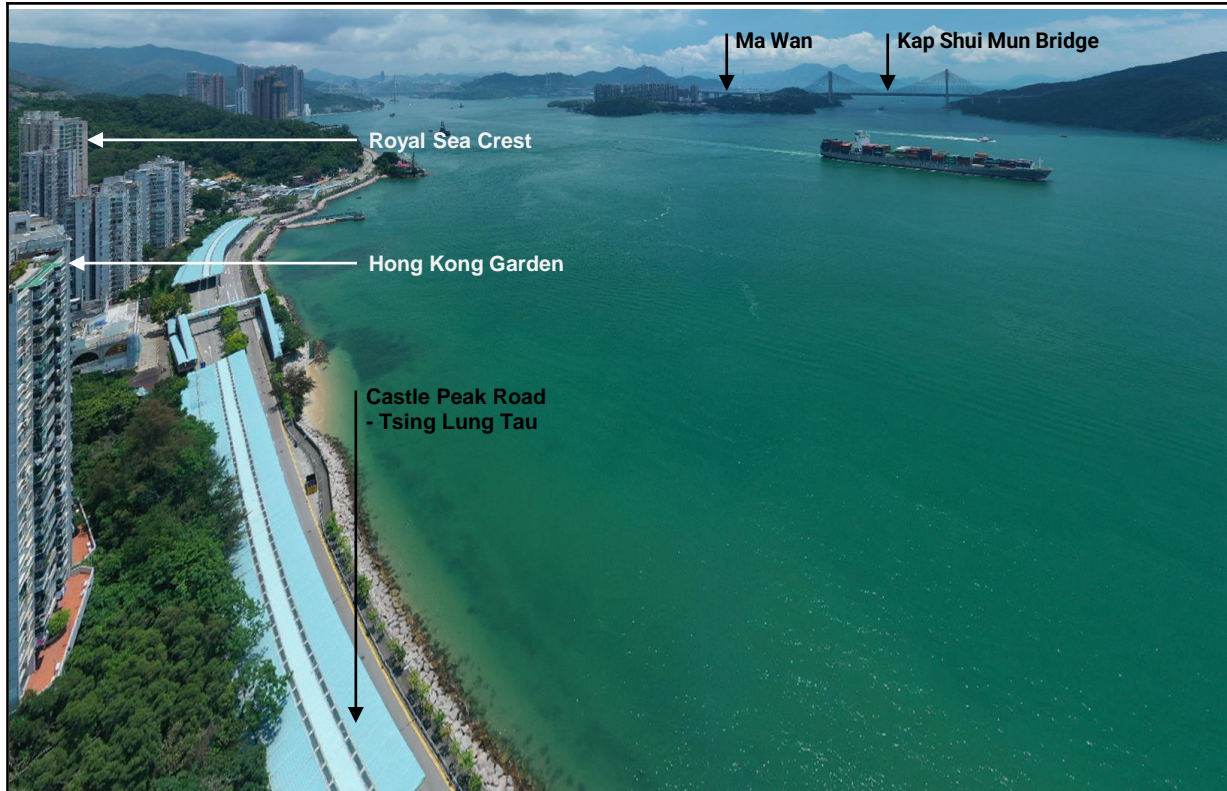

LCA-NL4 – North Lantau Fa Peng Teng Upland Landscape

LCA-NL8 – Ha Pang Fairway Maritime Landscape

LCA-NL8 – Ha Pang Fairway Maritime Landscape

LCA-NL8 – Ha Pang Fairway Maritime Landscape

A	FIRST ISSUE	BS	06/22
Rev	Description	By	Date
Consultant			
ARUP			
Project title			
Agreement No. CE 13/2021 (HY) Route 11 (Section between Yuen Long and North Lantau) - Investigation.			
Drawing title			
LANDSCAPE CHARACTER AREAS PHOTOGRAPHS – NORTH LANTAU			
Drawing no.		Rev.	
FIGURE 11.5.20a		A	
Drawn	Date	Checked	Approved
RY	10/21	IL	SK
Scale	Status		
N. T. S.	PRELIMINARY		