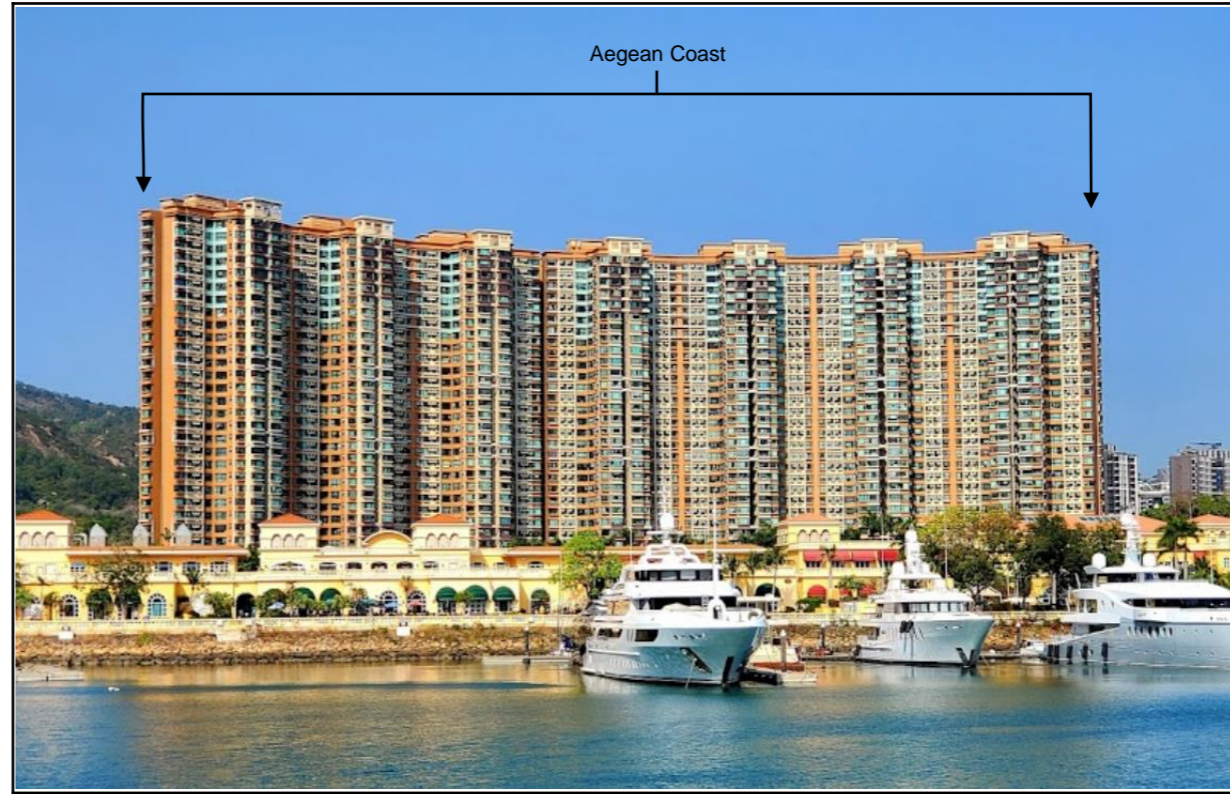

VSR-SK5 – Residents of Hong Kong Gold Coast

VSR-SK6 – Residents of Aegean Coast

VSR-SK7 – Residents of Avignon

VSR-SK8 – Vehicle Travellers and Pedestrians on So Kwun Wat Tsuen Road

Rev	Description	By	Date
A	FIRST ISSUE	BS	06/22

Consultant
ARUP

Project title
Agreement No. CE 13/2021 (HY)
Route 11 (Section between Yuen Long and North Lantau)
- Investigation.

Drawing title
PHOTO OF KEY VISUAL SENSITIVE RECEIVERS – SO KWUN WAT

Drawing no.		Rev.	
FIGURE 11.6.9b		A	
Drawn	Date	Checked	Approved
RY	10/21	IL	SK
Scale	Status		
	PRELIMINARY		