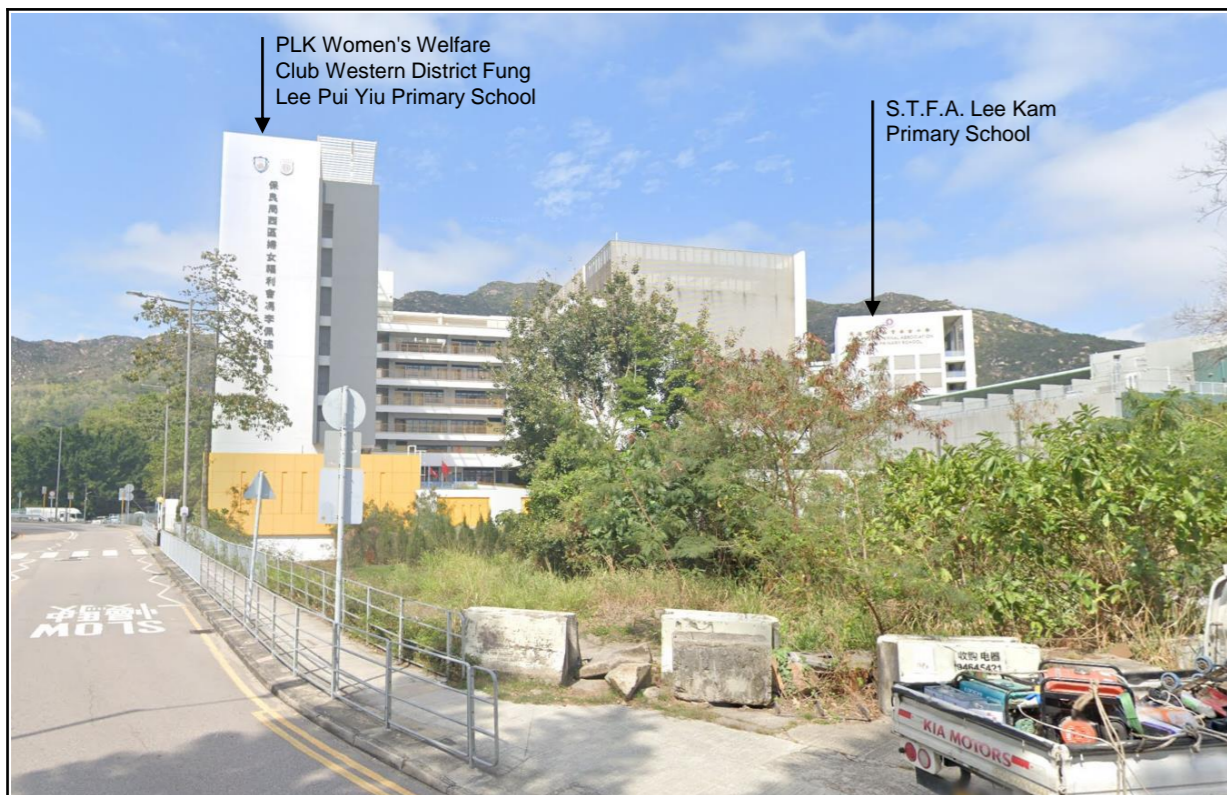

VSR-SK25 – Trail Walkers at South of To Hang Tung

VSR-SK26 – Vehicle Travellers on Castle Peak Road – So Kwun Wat

VSR-SK27 – Students and Staff at PLK Women's Welfare Club Western District Fung Lee Pui Yiu Primary School and S.T.F.A. Lee Kam Primary School

VSR-SK28 – Students and Staff at Chu Hai College of Higher Education

| | | | |
|-----|-------------|----|-------|
| Rev | Description | By | Date |
| A | FIRST ISSUE | BS | 06/22 |

Consultant
ARUP

Project title
Agreement No. CE 13/2021 (HY)
Route 11 (Section between Yuen Long and North Lantau)
- Investigation.