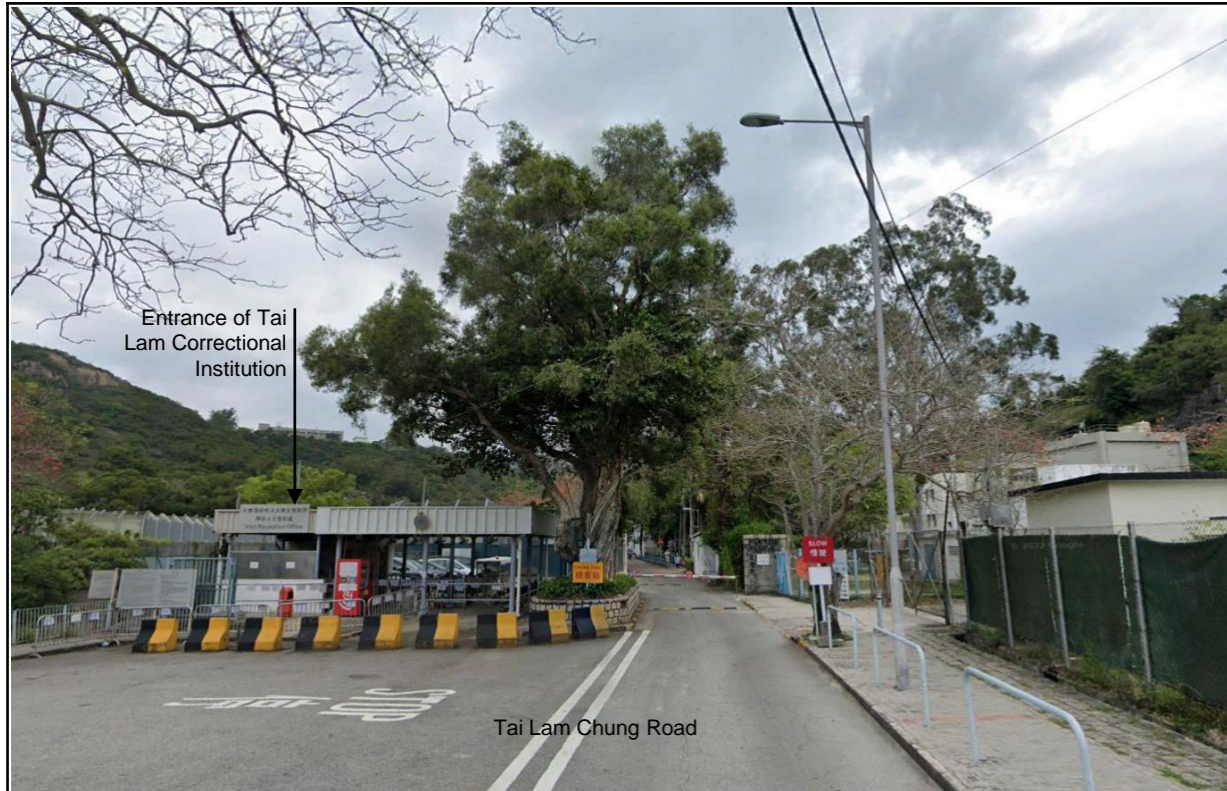

VSR-SK29 – Residents of Tai Lam Chung Tsuen

VSR-SK30 – Students and Staff at Hong Kong Customs College

VSR-SK31 – Staff and Visitors at Tai Lam Correctional Institution

A	FIRST ISSUE	BS	06/22
Rev	Description	By	Date
Consultant			
ARUP			
Project title			
Agreement No. CE 13/2021 (HY) Route 11 (Section between Yuen Long and North Lantau) - Investigation.			
Drawing title			
PHOTO OF KEY VISUAL SENSITIVE RECEIVERS – SO KWUN WAT			
Drawing no.		Rev.	
FIGURE 11.6.9g		A	
Drawn	Date	Checked	Approved
RY	10/21	IL	SK
Scale		Status	
		PRELIMINARY	