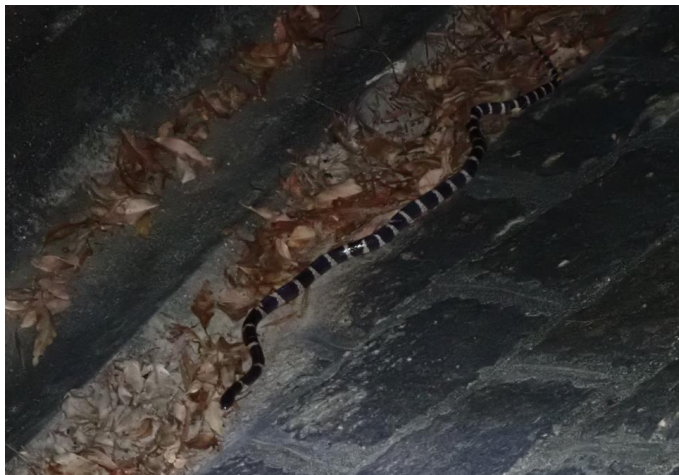

*Artabotrys hongkongensis*

*Nepenthes mirabilis*

*Diospyros vaccinioides*

*Geodorum densiflorum*

Black Crowned Night Heron

Great Egret

Little Egret

Chinese Bullfrog

Common Rat Snake

Copperhead Racer

Hong Kong Cascade Frog

Lesser Spiny Frog

Many Banded Krait

*Cryptopotamon anacoluthon*

*Nanhaiopotamon hongkongense*

*Somanniathelphusa zanklon*