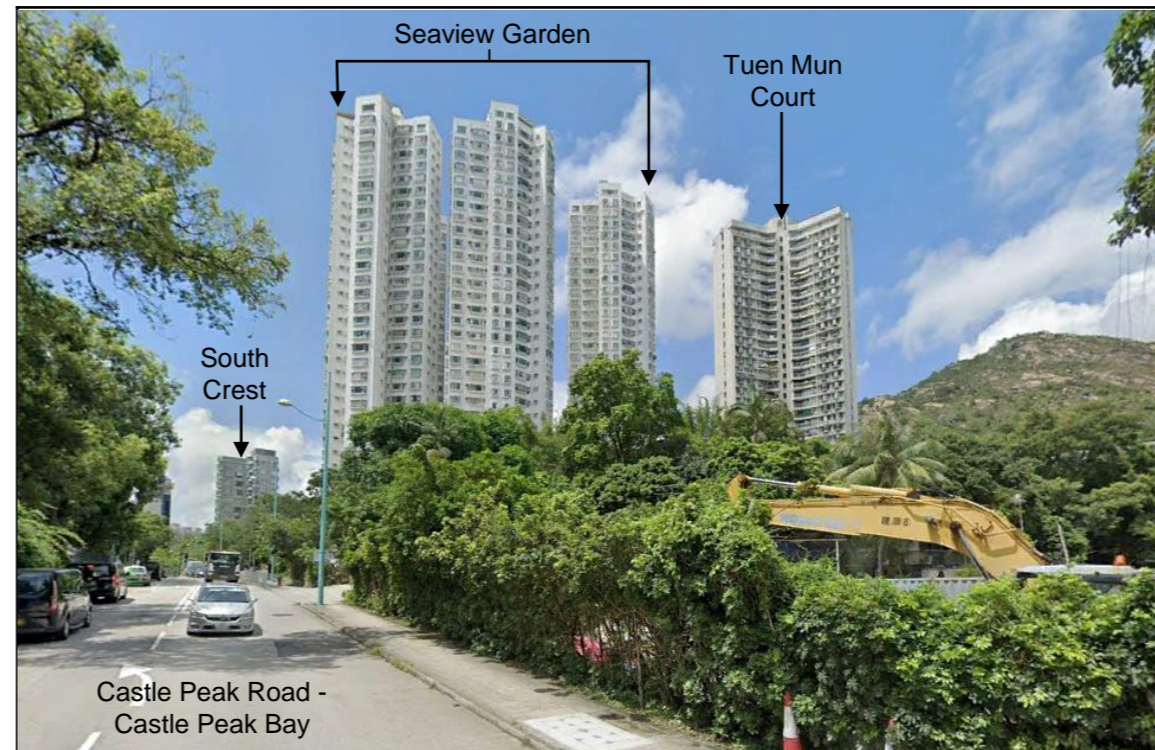

VSR-TM1 – Residents of Alpine Garden, Rainbow Garden, Kam Fai Garden, Harvest Garden and Hoi Tak Garden

VSR-TM2 – Residents of Seaview Garden

VSR-TM3 – Residents of Pearl Island Garden

VSR-TM4 – Visitors at Tuen Mun Promenade