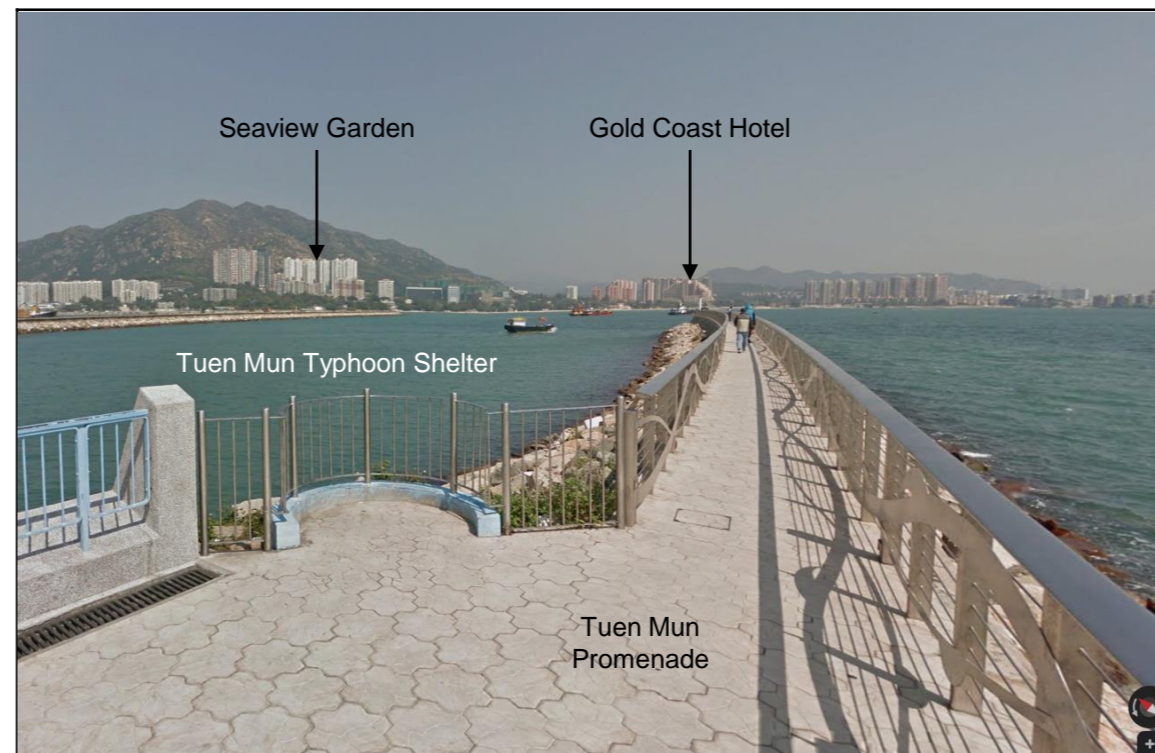

VSR-TM1 – Residents of Alpine Garden, Rainbow Garden, Kam Fai Garden, Harvest Garden and Hoi Tak Garden

VSR-TM2 – Residents of Seaview Garden

VSR-TM3 – Residents of Pearl Island Garden

VSR-TM4 – Visitors at Tuen Mun Promenade