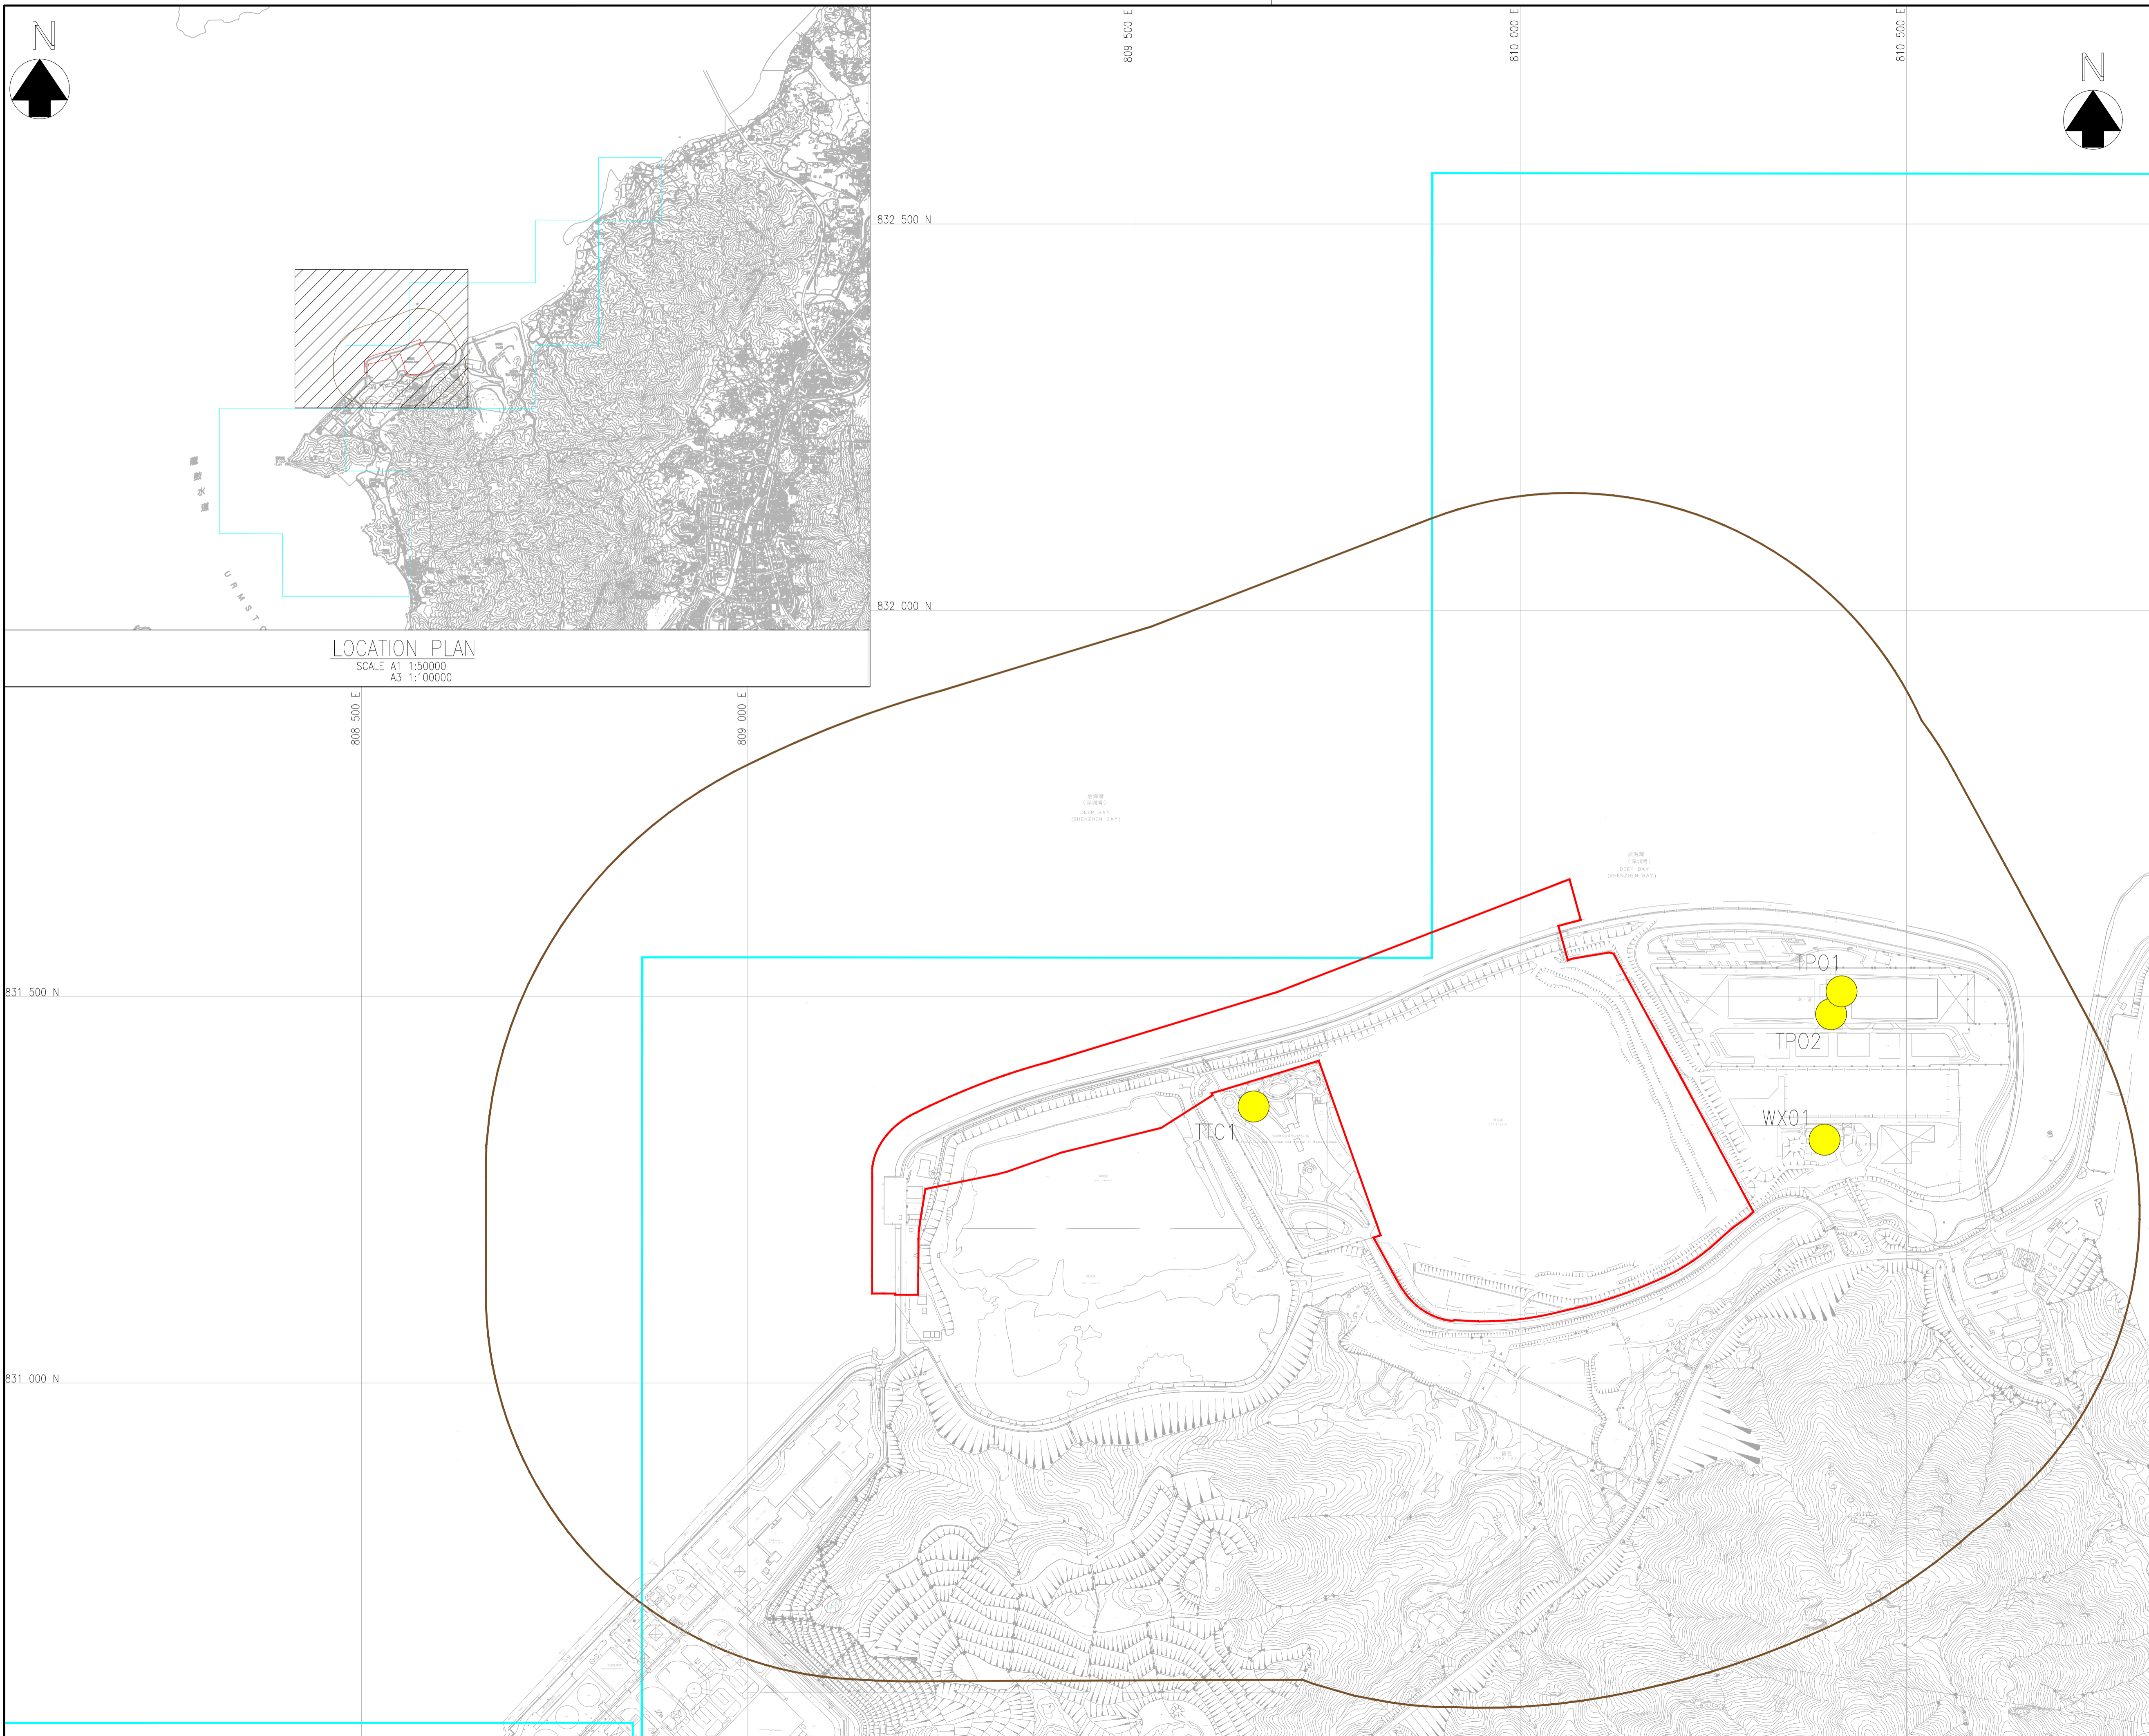

© Copyright by Binnies Hong Kong Limited

- LEGEND:
- PROJECT BOUNDARY
 - AREAS OF INFLUENCE
 - 500m BOUNDARY
 - REPRESENTATIVE AIR SENSITIVE RECEIVER

LOCATION PLAN
SCALE A1 1:50000
A3 1:100000

Revision	Date	Description			Initial
		Designed	Checked	Drawn	Checked
Initial		EC	LKH	EC	LKH
Date	02/23	02/23	02/23	02/23	02/23

Approved

Agreement no.
CE 26/2022 (EP)

Agreement title
DEVELOPMENT OF INTEGRATED WASTE MANAGEMENT FACILITIES PHASE 2 – INVESTIGATION, DESIGN AND CONSTRUCTION

Drawing title
LOCATION OF REPRESENTATIVE AIR SENSITIVE RECEIVER

(SHEET 3 OF 6)

Drawing No.	Revision
FIGURE 3.4	—

Scale
A1 1 : 4000
A3 1 : 8000

Plot Date : 2024/02/27 9:23:42