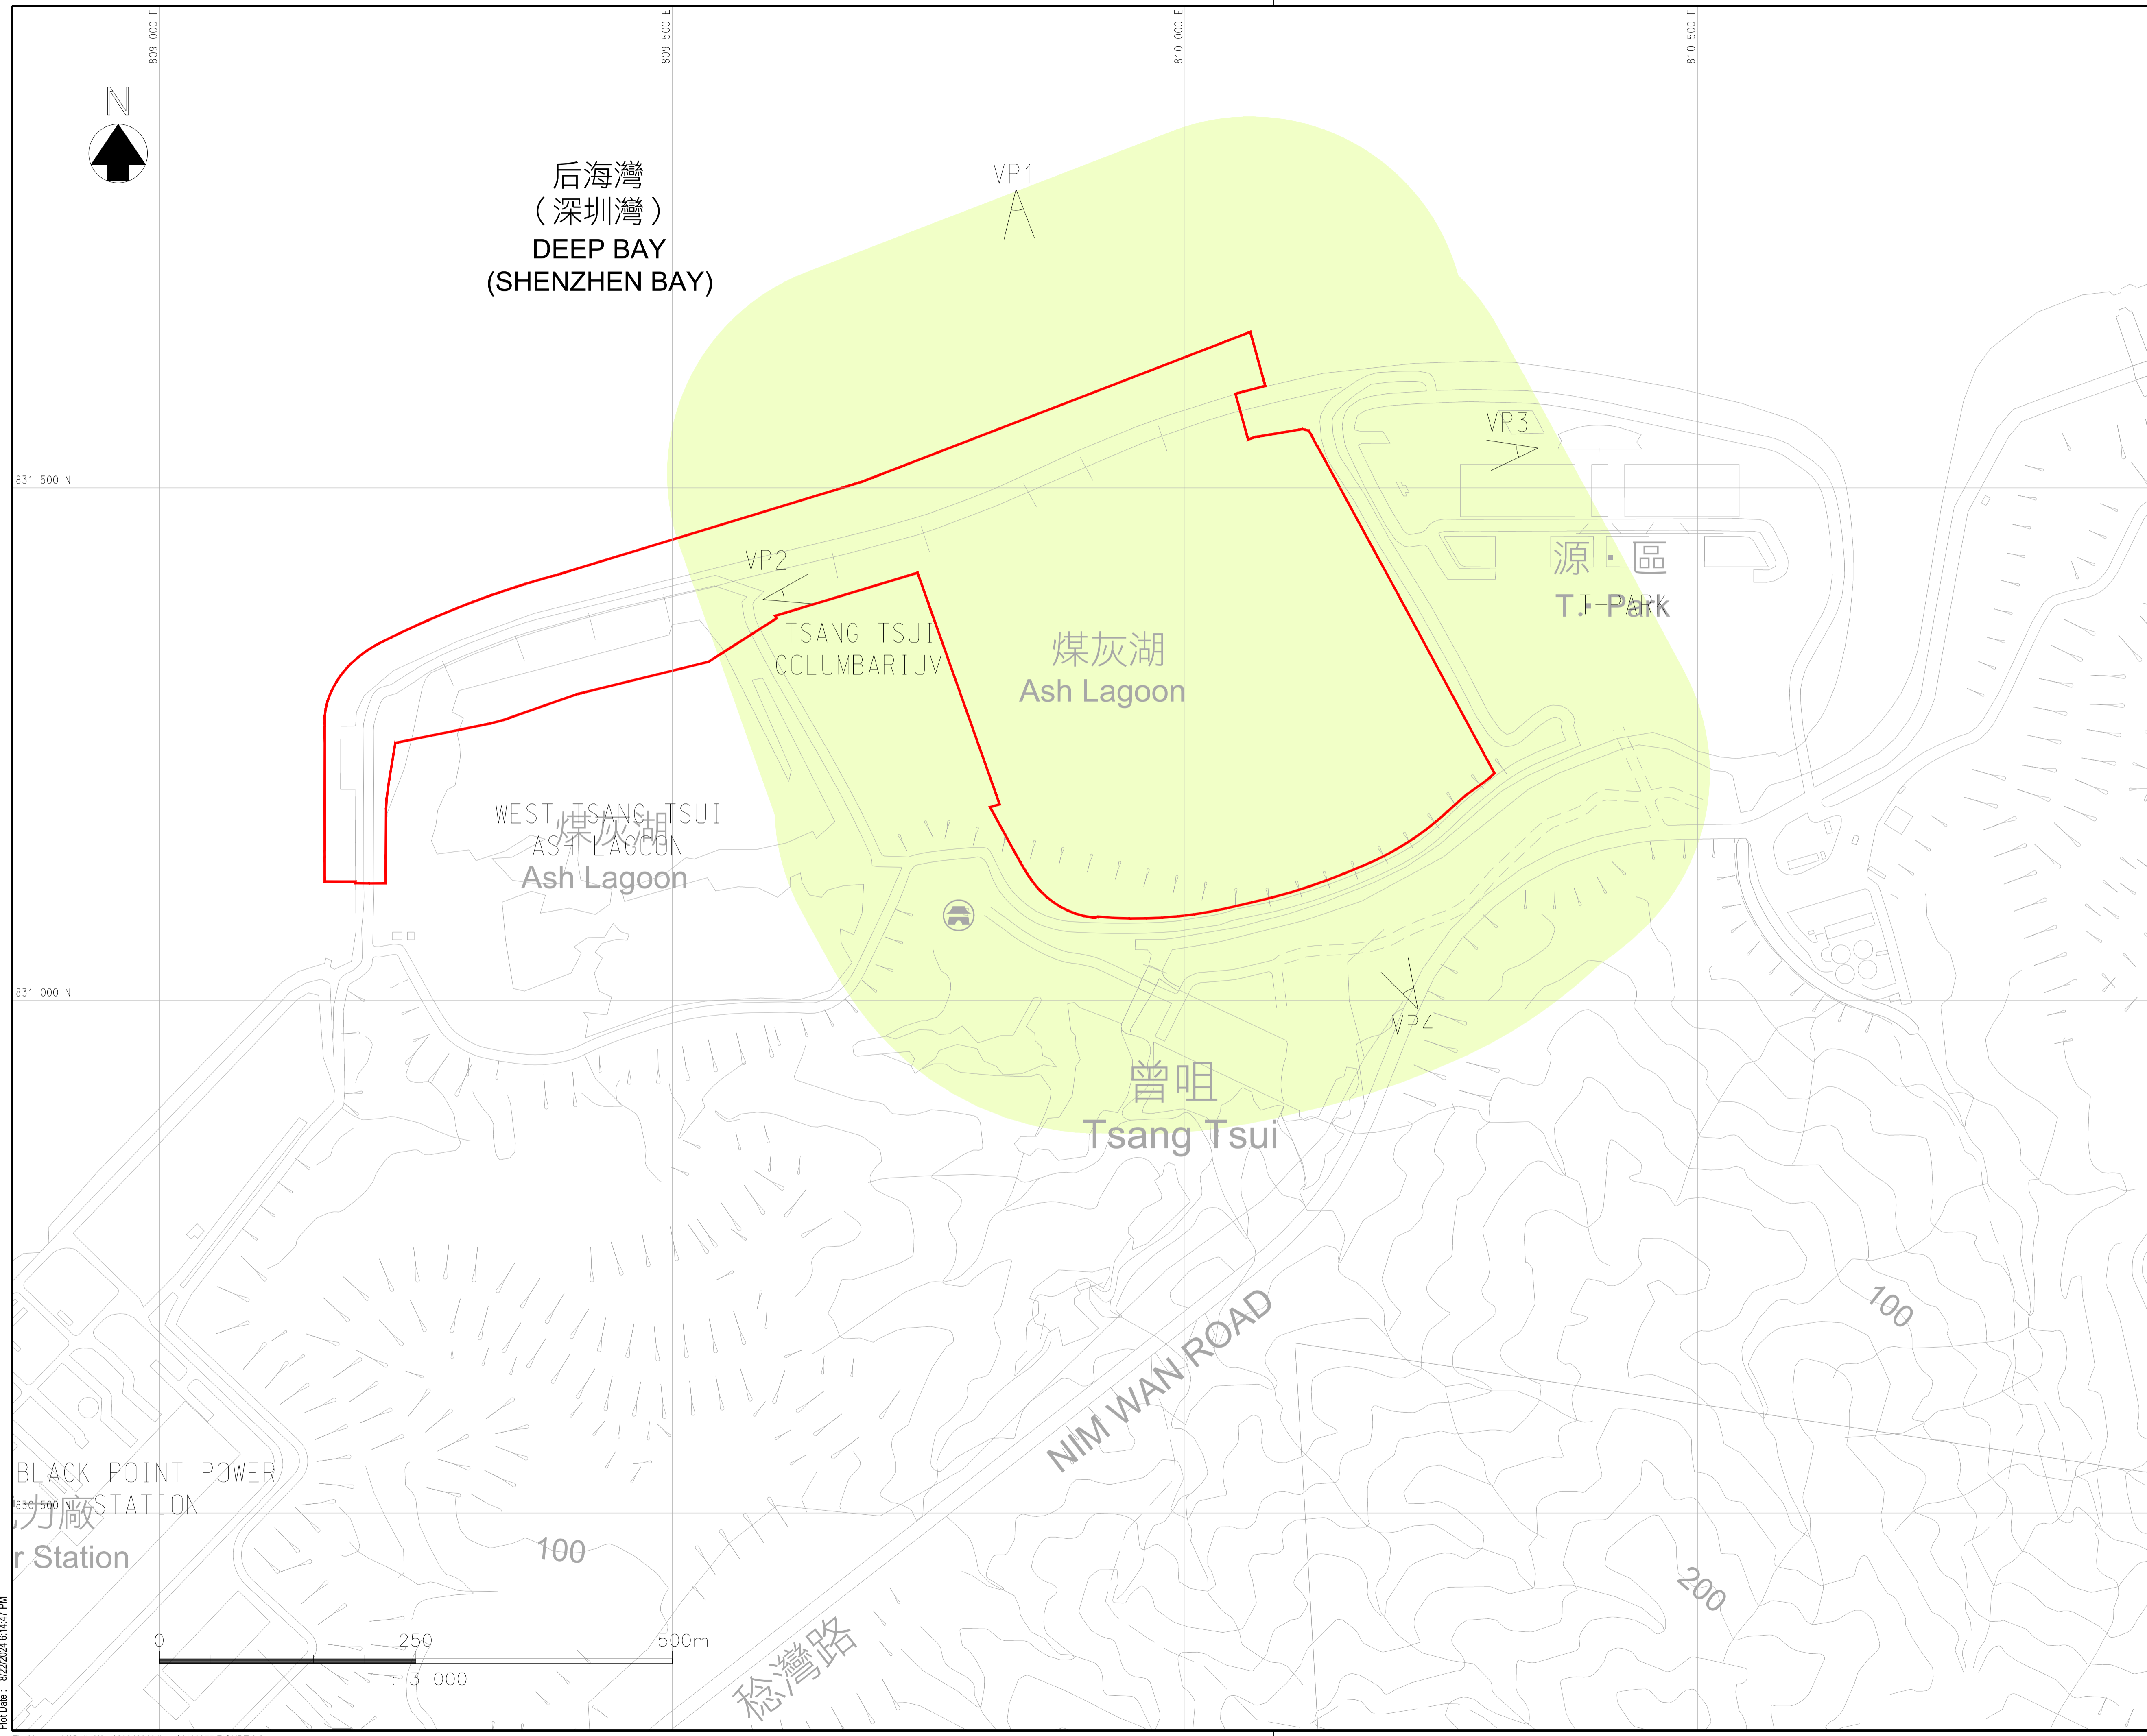

LEGEND:

- PROJECT BOUNDARY
- VISUAL ENVELOPE
- A REPRESENTATIVE PUBLIC VIEWING POINT
- VP1 SEA TRAVELLERS
- VP2 VISITORS AT TSANG TSUI COLUMBARIUM (G/F GARDEN)
- VP3 VISITORS AT T-PARK (G/F GARDEN)
- VP4 TRAVELLERS ALONG NIM WAN ROAD

Revision	Date	Description	Initial

Approved

Agreement no.  
CE 26/2022 (EP)

Agreement title  
DEVELOPMENT OF INTEGRATED WASTE MANAGEMENT FACILITIES PHASE 2 – INVESTIGATION, DESIGN AND CONSTRUCTION

Drawing title  
REPRESENTATIVE PUBLIC VIEWING POINTS

Drawing No. FIGURE 9.2	Revision -
---------------------------	---------------

Scale  
A1 1 : 3000  
A3 1 : 6000

Plot Date : 8/22/2024 6:14:47 PM